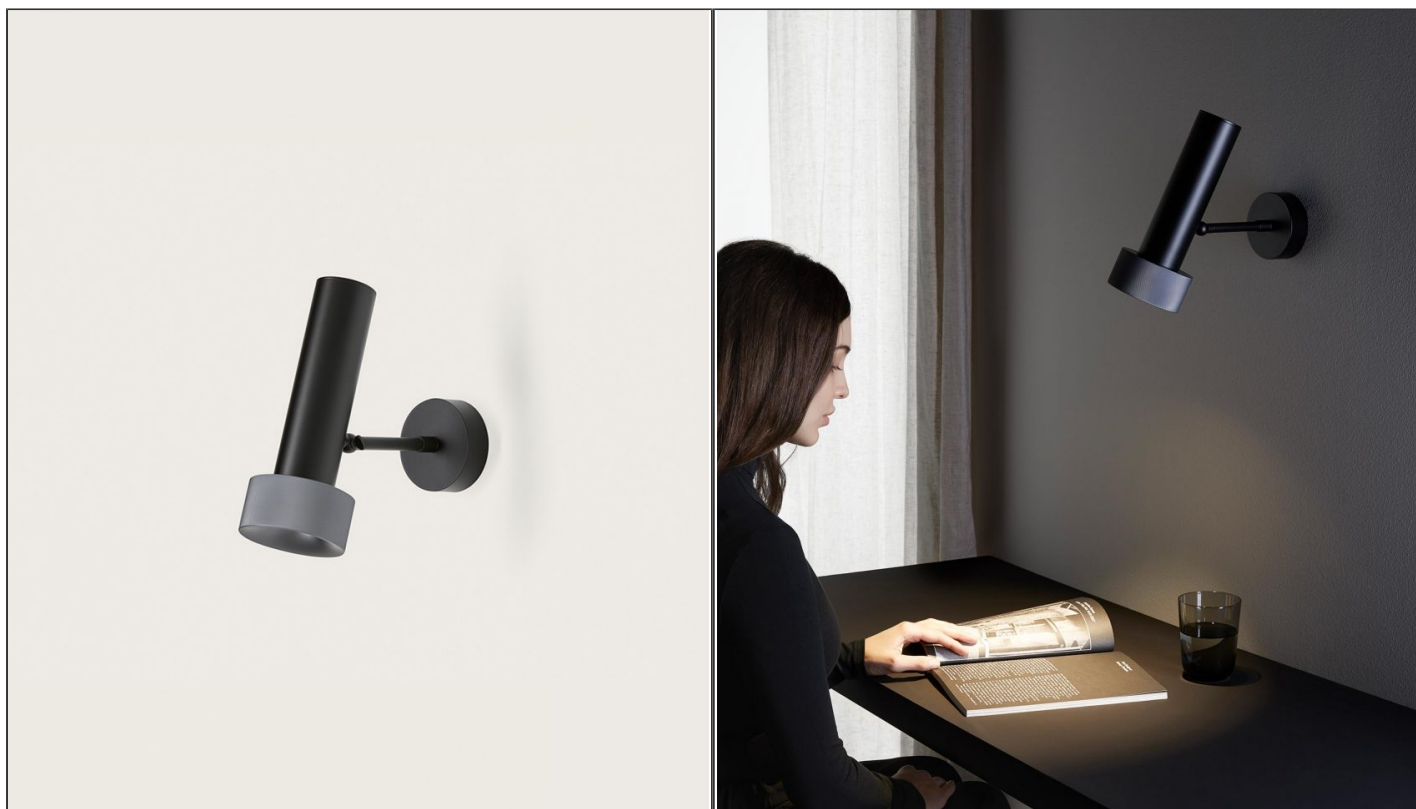

Focus Wall Light

ARO.A1279

PRODUCT DETAILS

Dimensions (cm)	H25 x W10
Application	Interior
Material	Aluminium
Structure Finish	Matte Black
Lamp	GU10 LED 5W 3000K (incl.)*

NOTES
