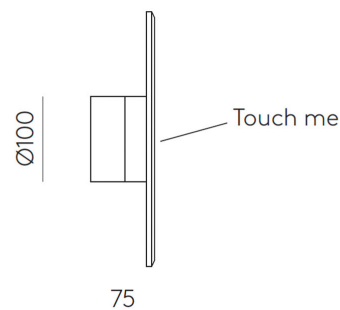

Glic Wall Light

ARO.A1199/ORO

Ø300

PRODUCT DETAILS

Dimensions (cm)	Ø30 x D7.5
Application	Interior
Material	Glass, Steel
Finish	Matte Brass
Lamp	LED 5W 3000K

NOTES
