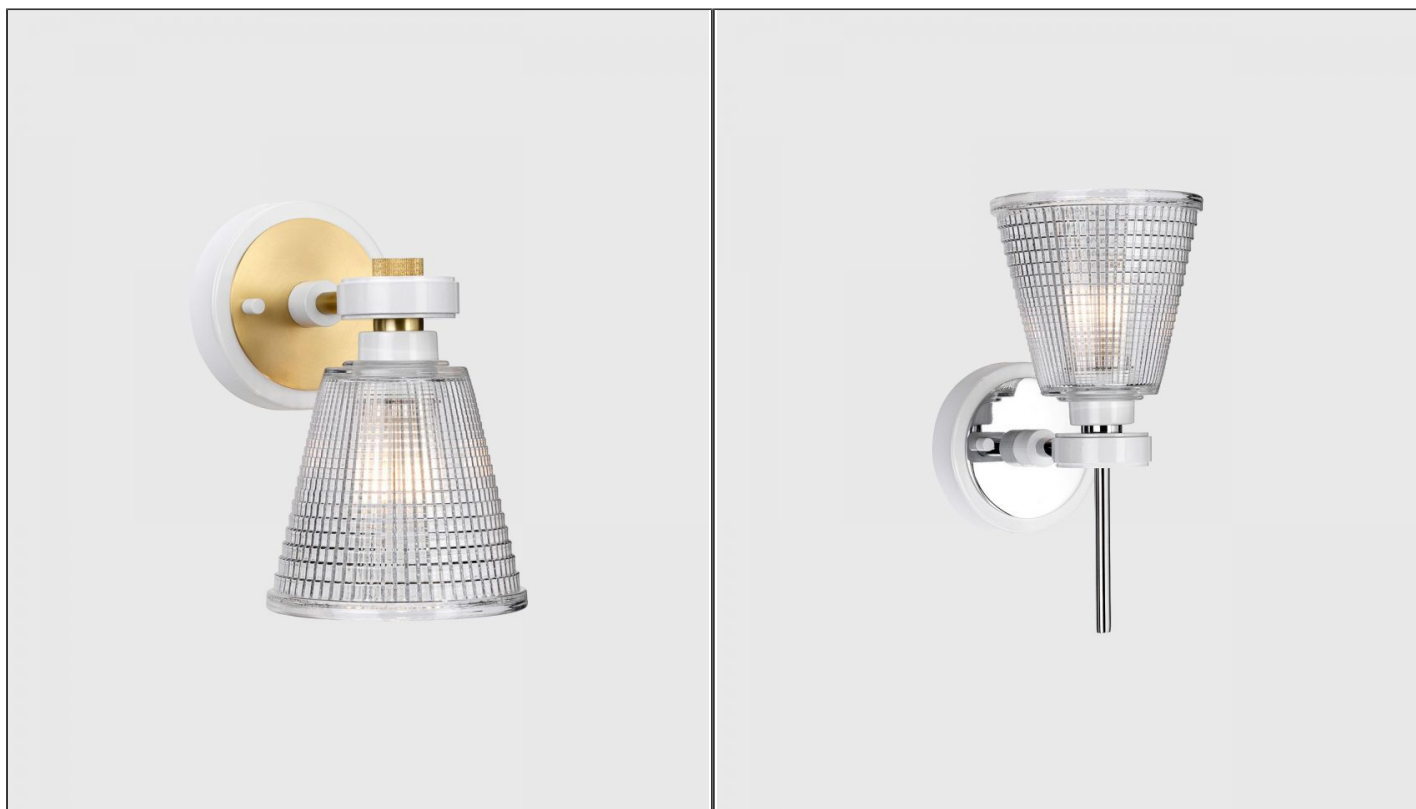

Gunnislake Wall Light

ELS.BATH-GUNNIS1

PRODUCT DETAILS

Dimensions (cm)	See Description
Application	Interior
Material	Glass, Metal
Lamp	G9 LED 3.5W 3000K
IP-Rating	IP44
Availability	Upon Request

NOTES
