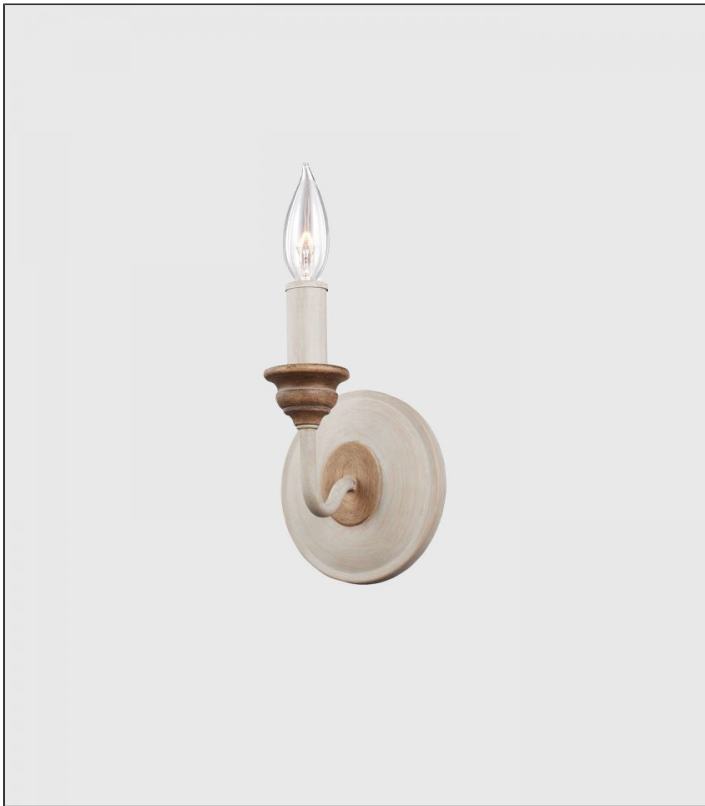

Hartsville Wall Light

ELS.FE-HARTSVILLE1

PRODUCT DETAILS

Dimensions (cm)	H19.4 x W11.4
Application	Interior
Material	Metal, Wood
Finish	Chalk Washed/Beachwood
Lamp	E14 Max 60W
Availability	Upon Request

NOTES
