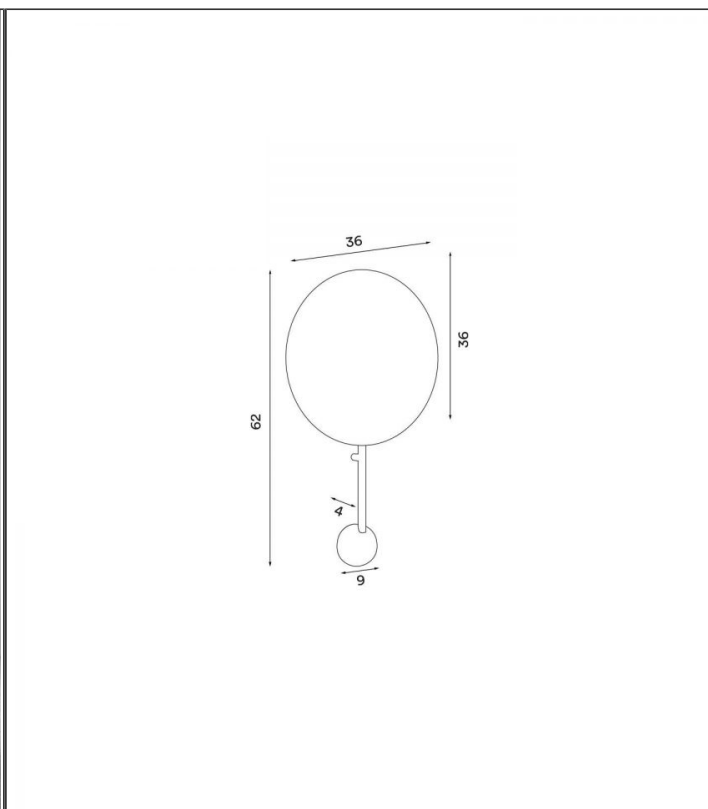

## Ink Wall Light

NOR.Ink

### PRODUCT DETAILS

<b>Dimensions (cm)</b>	H62 x W36
<b>Application</b>	Interior
<b>Material</b>	Steel
<b>Finish</b>	Black
<b>Lamp</b>	LED 6W 3000K
<b>Availability</b>	Upon Request