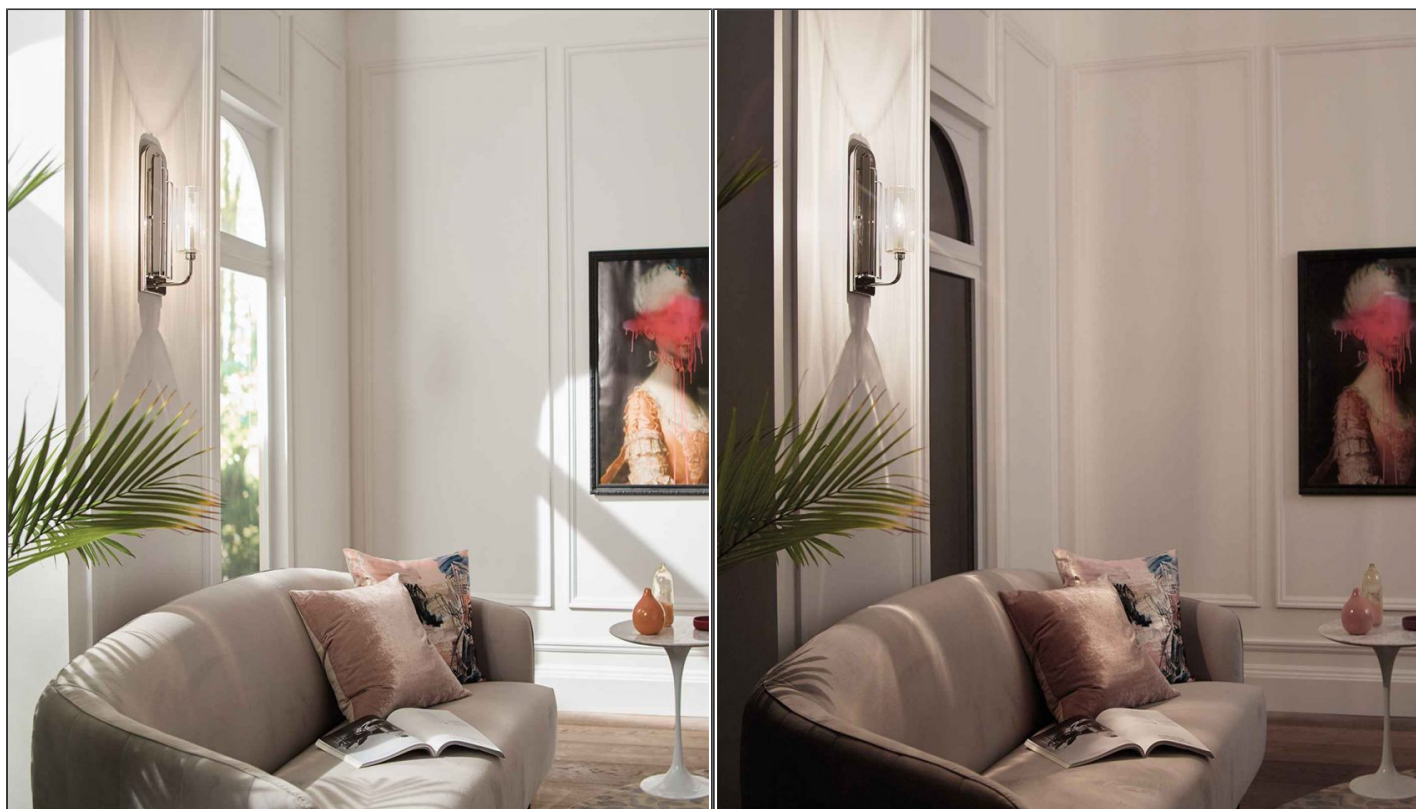

## Kimrose Wall Light

ELS.QN-KIMROSE-WL

### PRODUCT DETAILS

<b>Dimensions (cm)</b>	H35.5 x W11.5 x D16
<b>Application</b>	Interior
<b>Material</b>	Glass, Steel
<b>Lamp</b>	E14 Max 40W