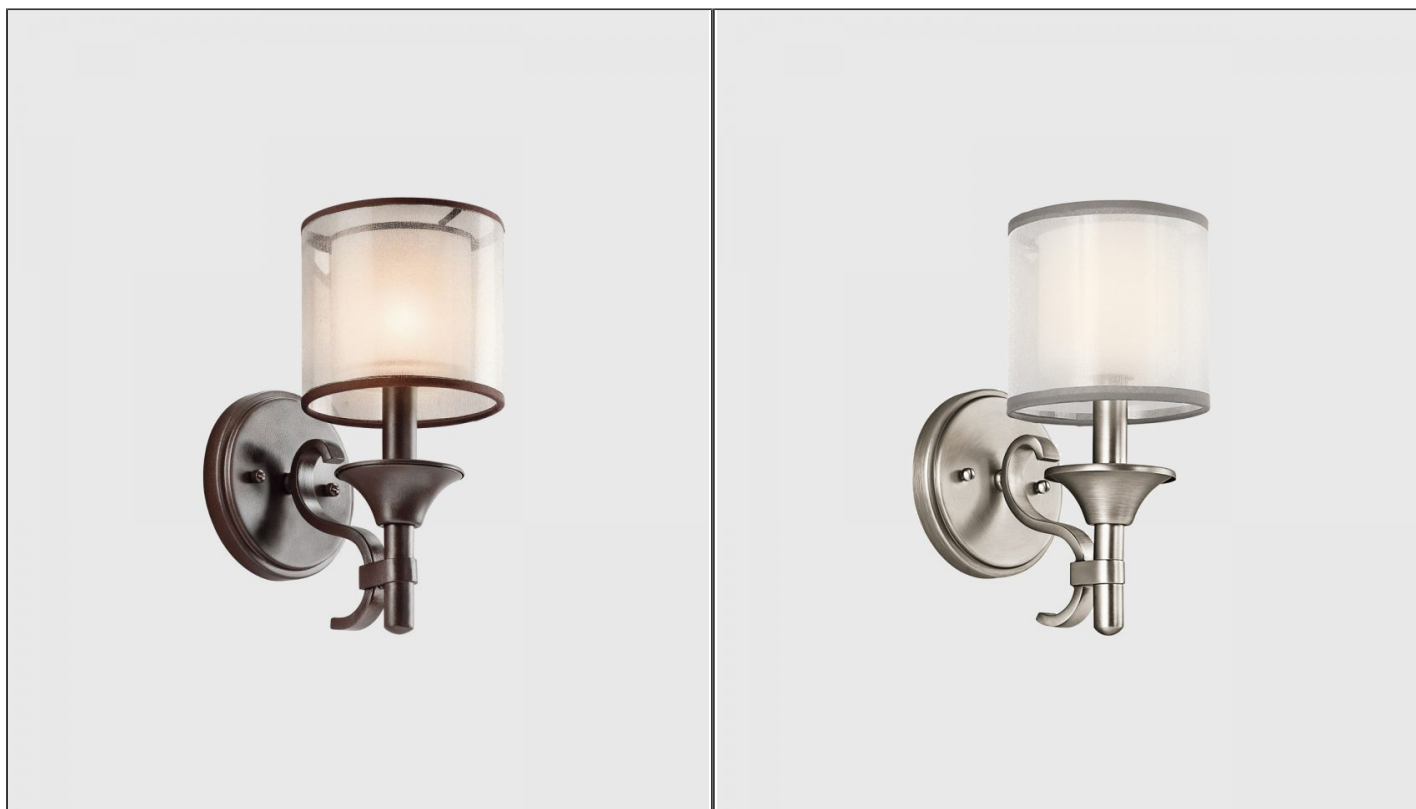

Lacey Wall Light

ELS.KL-LACEY1

PRODUCT DETAILS

Dimensions (cm)	H27 x W13
Application	Interior
Material	Metal
Finish	2741, 1927
Lamp	E14 Max 60W
Availability	Upon Request

NOTES
