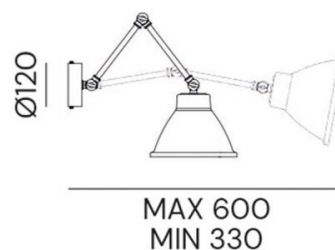

Loft Wall Light

IL.269.05.OF

PRODUCT DETAILS

Dimensions (cm)	H16 x W20
Application	Interior
Material	Brass, Iron
Finish	Pre Aged
Lamp	E27 Max 46W
Availability	Upon Request

NOTES