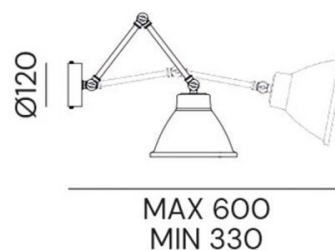

Loft Wall Light

IL.269.05.OF

PRODUCT DETAILS

Dimensions (cm)	H16 x W20
Application	Interior
Material	Brass, Iron
Finish	Pre Aged
Lamp	E27 Max 46W
Availability	Upon Request

NOTES
