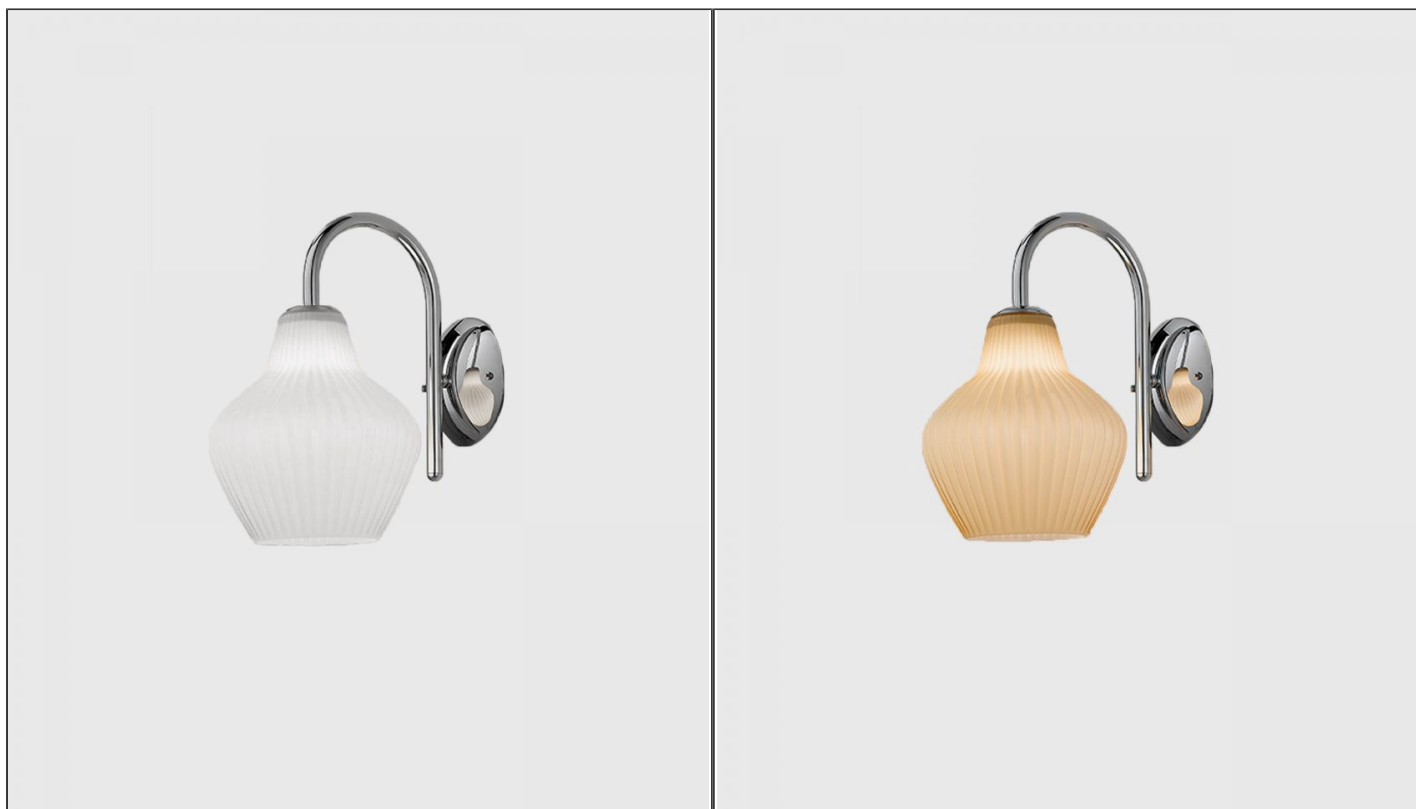

London Wall Light

SIR.LONDON/W

PRODUCT DETAILS

Dimensions (cm) H33 X W20 X D29

Application Interior

Material Glass

Lamp E27 Max 60W

Availability Upon Request