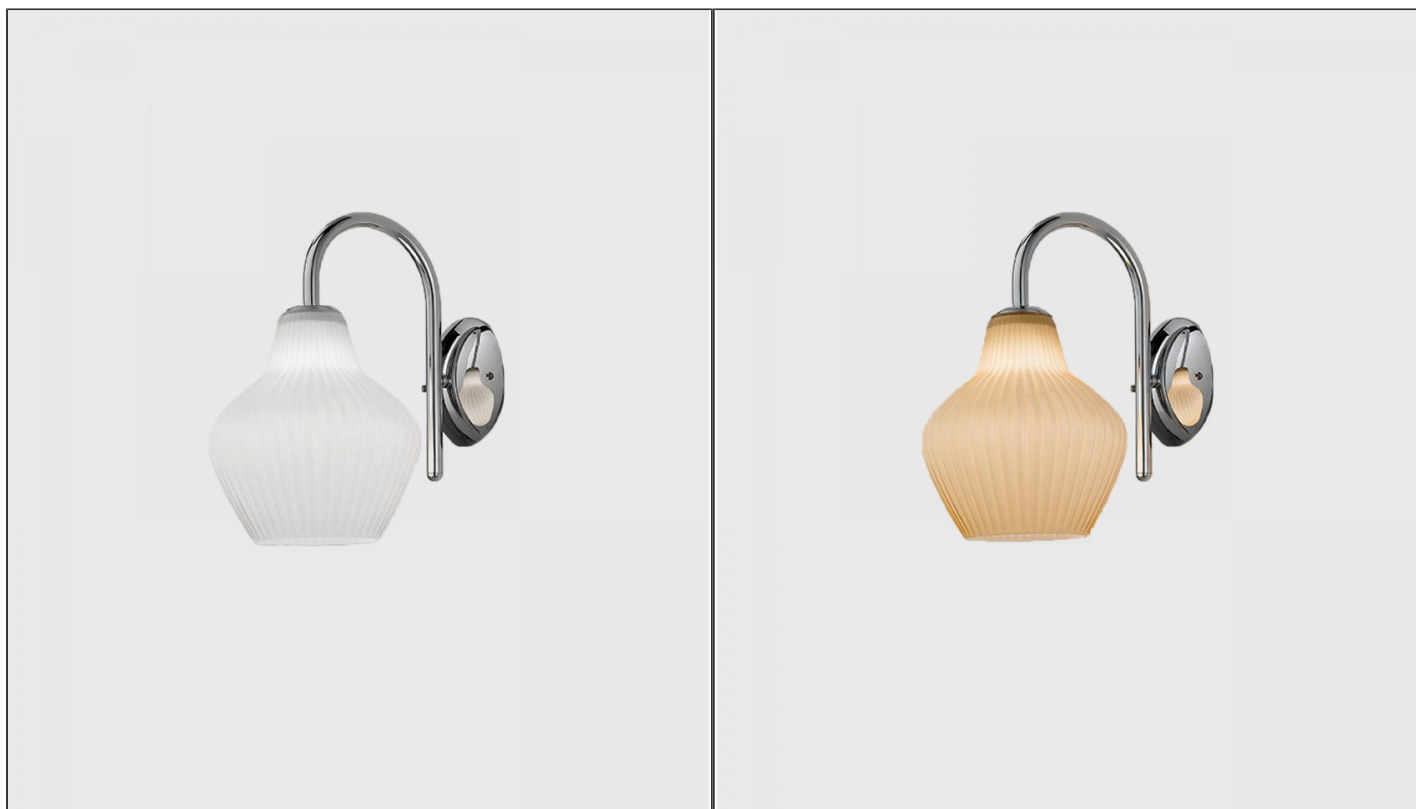

London Wall Light

SIR.LONDON/W

PRODUCT DETAILS

Dimensions (cm)	H33 X W20 X D29
Application	Interior
Material	Glass
Lamp	E27 Max 60W
Availability	Upon Request

NOTES
