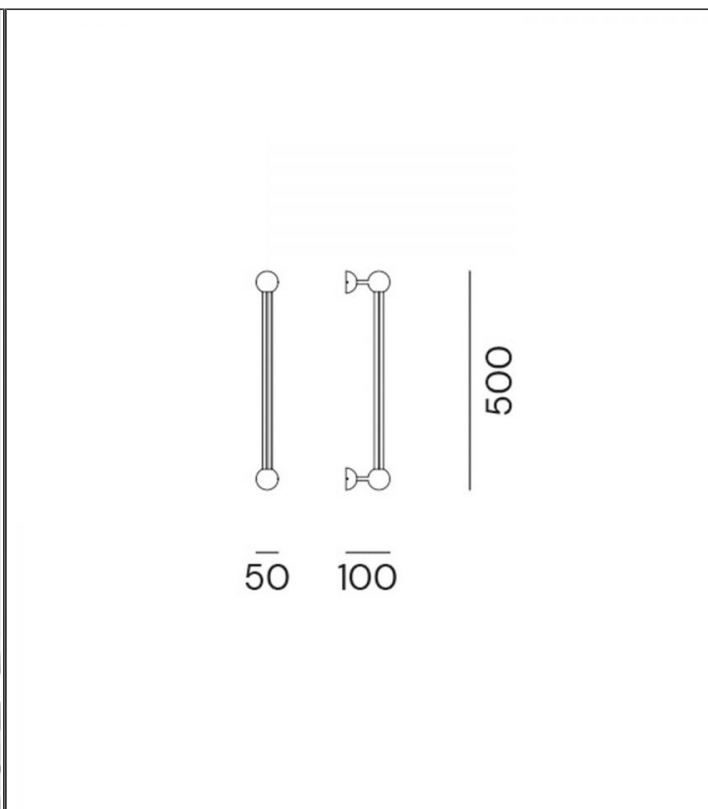

Majorette Wall Light

IL.MAJORETTE.W.NN

PRODUCT DETAILS

| | |
|------------------------|----------------|
| Dimensions (cm) | H50 x W5 x D10 |
| Application | Interior |
| Material | Aluminium |
| Finish | 37 |
| Lamp | LED 6W 2700K |
| Availability | Upon Request |