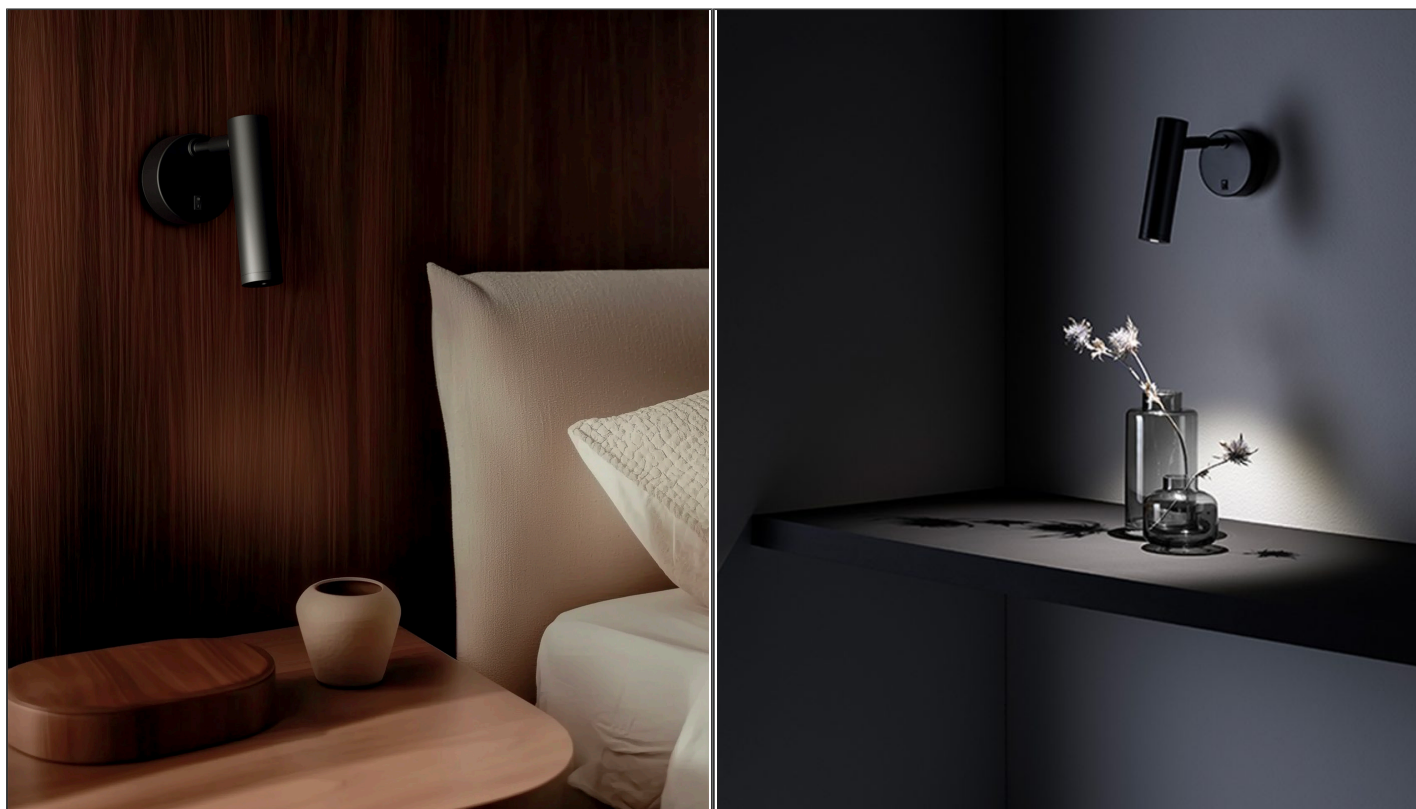

**Maru Wall Light**

ARO.A1194

**PRODUCT DETAILS**

**Dimensions (cm)** H17.7 x W10 x D17

**Application** Interior

**Material** Steel

**Lamp** LED 3W 3000K

**NOTES**