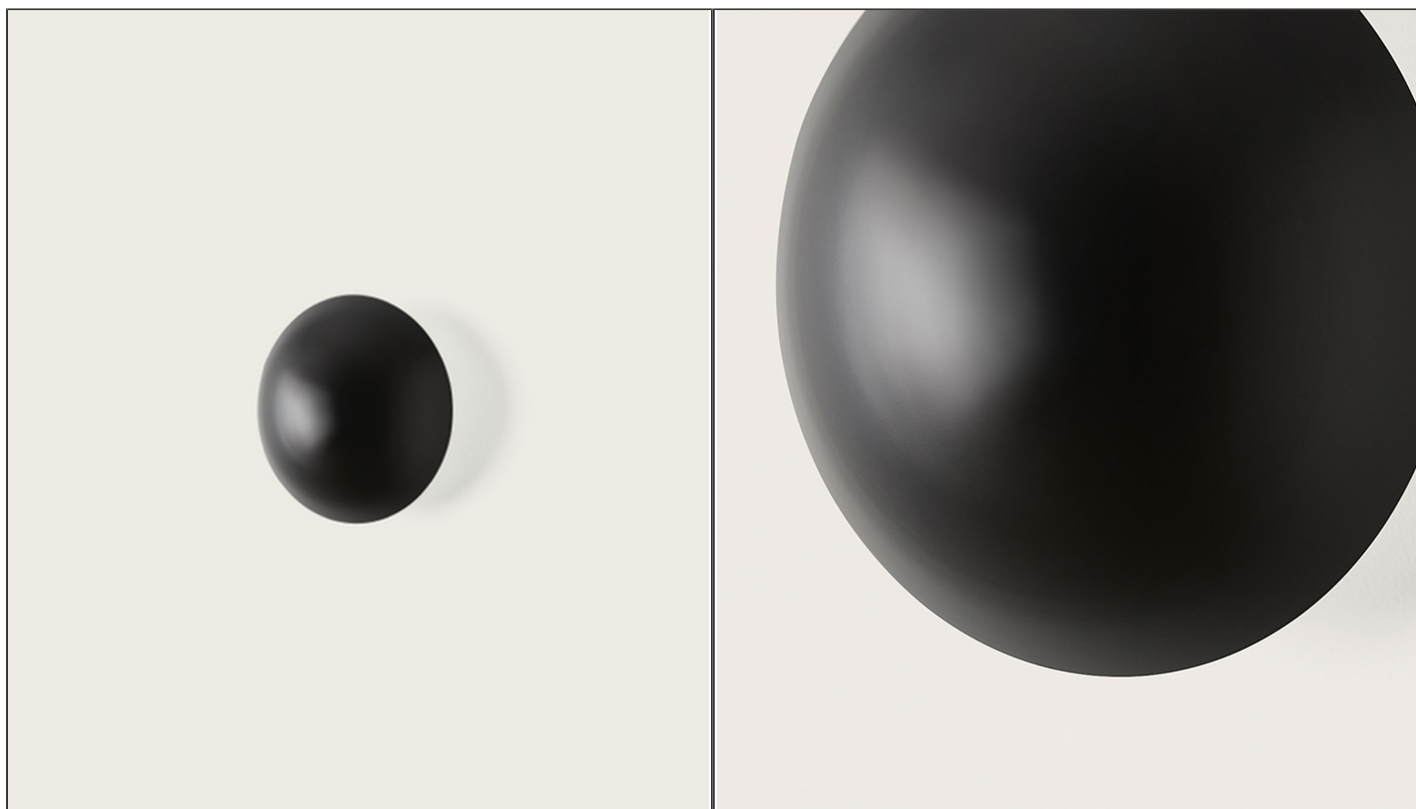

Miniross Wall Light

ARO.MINIROSS/W

PRODUCT DETAILS

Dimensions	N/A
Application	Interior
Material	Steel
Finish	Matte Black
Lamp	G9 LED 3W 2700K (Incl.)

NOTES
