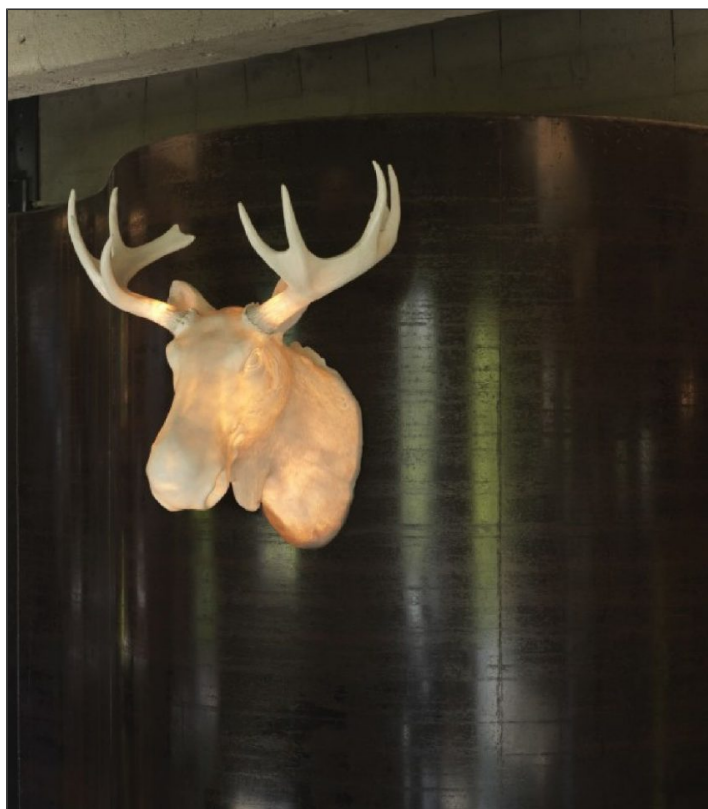

## Moo Wall Light

NOR.MOO

### PRODUCT DETAILS

<b>Dimensions (cm)</b>	H76 x W75 x P57
<b>Application</b>	Interior
<b>Material</b>	Resin, Glass, Metal
<b>Lamp</b>	See Description
<b>Availability</b>	Upon Request