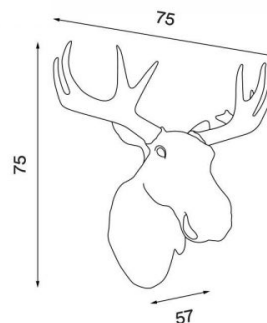

## Moo Wall Light

NOR.MOO

### PRODUCT DETAILS

<b>Dimensions (cm)</b>	H76 x W75 x P57
<b>Application</b>	Interior
<b>Material</b>	Resin, Glass, Metal
<b>Lamp</b>	See Description
<b>Availability</b>	Upon Request