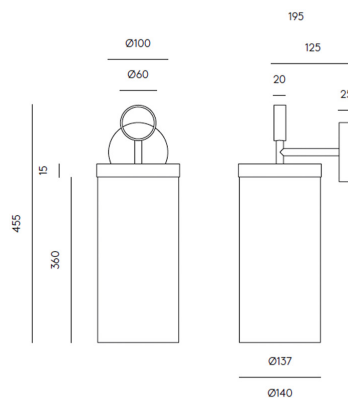

## Nooi Wall Light

ARO.A1276

### PRODUCT DETAILS

<b>Dimensions (cm)</b>	H36 x Ø14
<b>Application</b>	Interior
<b>Material</b>	Acrylic, Linen, Steel
<b>Lamp</b>	T8 5W 3000K