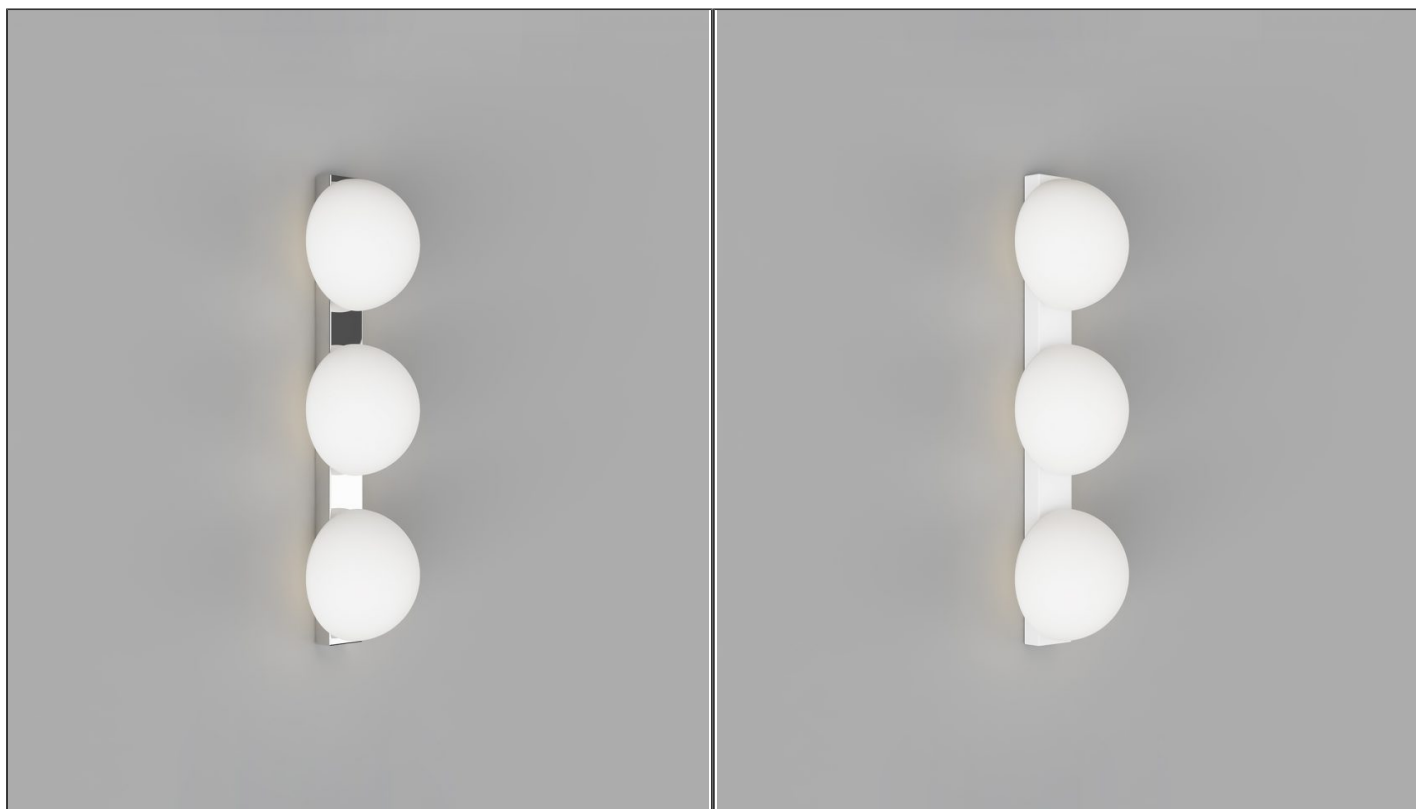

### Orb Dome 3Lt Wall Light

LR.ORB.DM/3LT/W

#### PRODUCT DETAILS

<b>Dimensions (cm)</b>	H50 x W14 x D10
<b>Application</b>	Interior
<b>Material</b>	Glass
<b>Lamp</b>	G9 Max 5W LED*