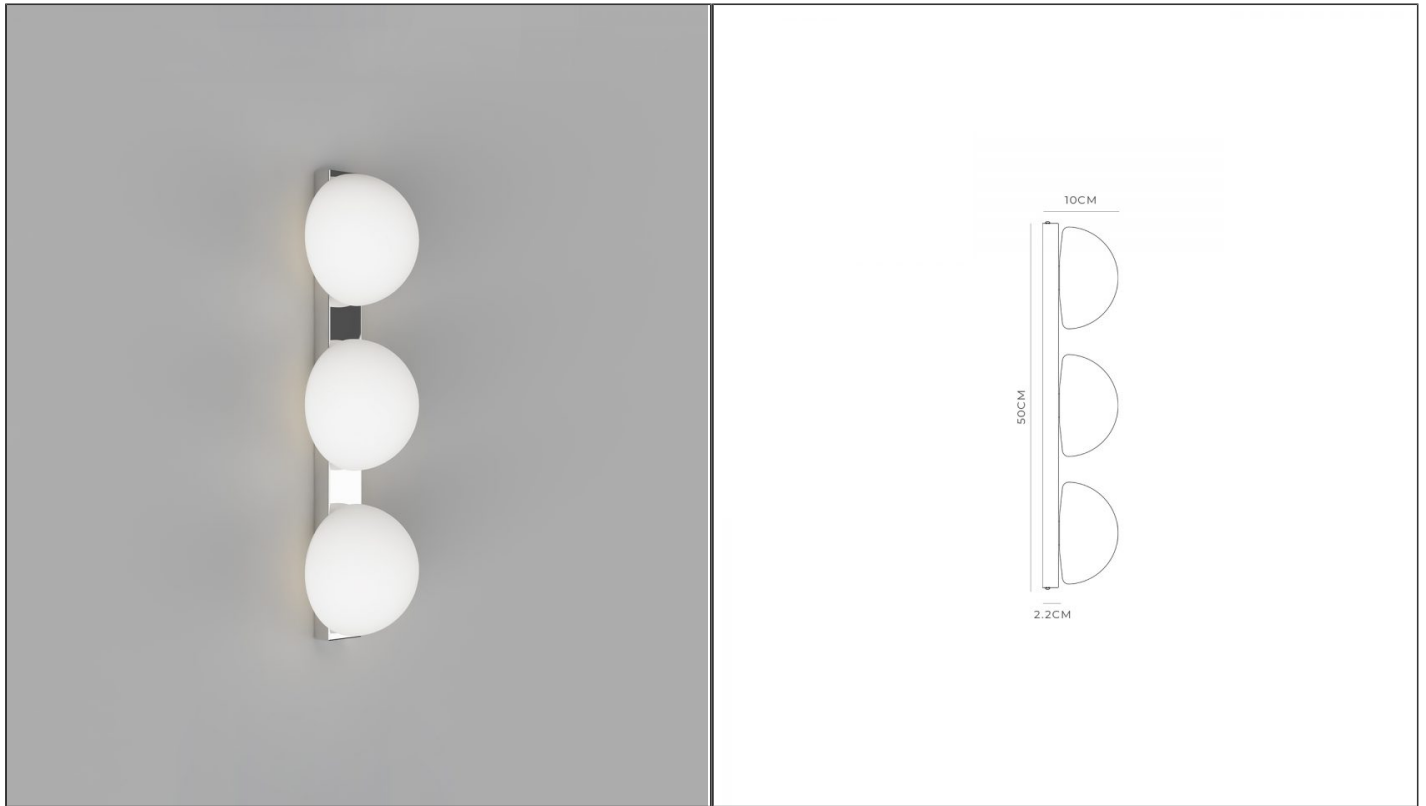

Orb Dome 3Lt Wall Light

LR.i01.54C.CH + 3 x LR.A03.DM.WH

PRODUCT DETAILS

Dimensions (cm)	H50 x W14 x D10
Application	Interior
Material	Glass
Finish	Chrome
Lamp	G9 Max 5W LED*
IP-Rating	IP44

NOTES
