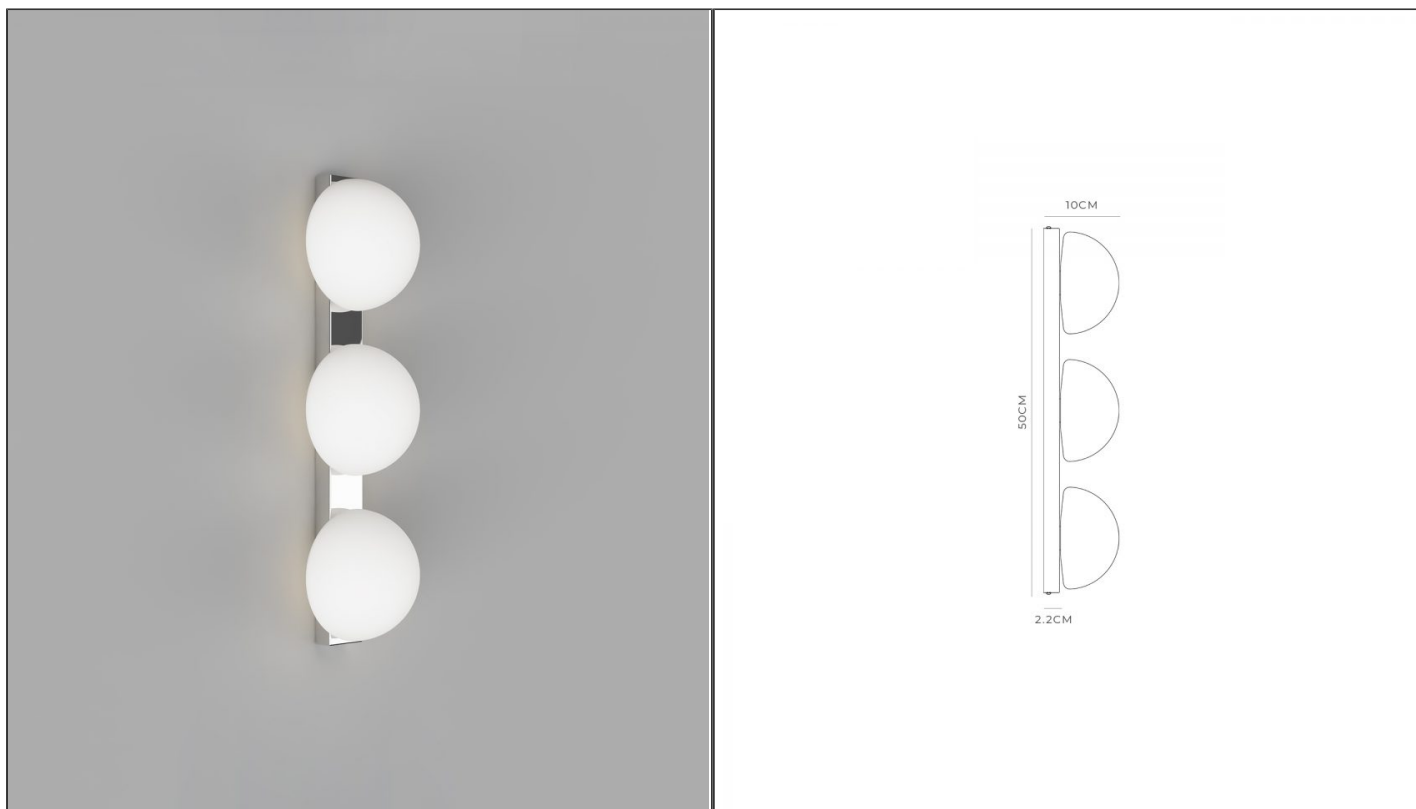

Orb Dome 3Lt Wall Light

LR.i01.54C.CH + 3 x LR.A03.DM.WH

PRODUCT DETAILS

Dimensions (cm)	H50 x W14 x D10
Application	Interior
Material	Glass
Finish	Chrome
Lamp	G9 Max 5W LED*
IP-Rating	IP44

NOTES
