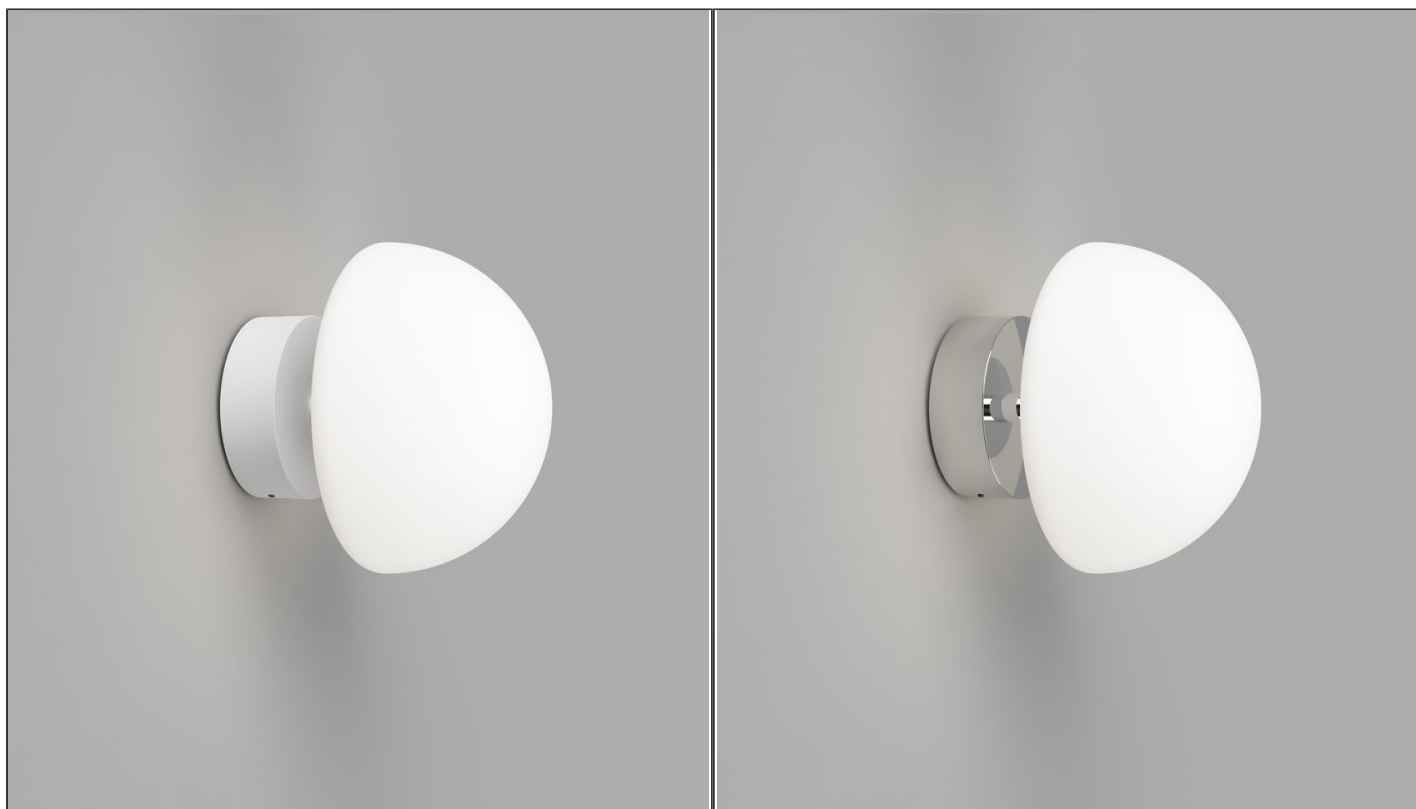

## Orb Dome Short Arm Wall Light

LR.ORB.DM/1LT/W

### PRODUCT DETAILS

<b>Dimensions (cm)</b>	H14 x W14 x D12.8
<b>Application</b>	Interior
<b>Material</b>	Glass, Aluminium
<b>Lamp</b>	G9 Max 3W LED
<b>IP-Rating</b>	IP44