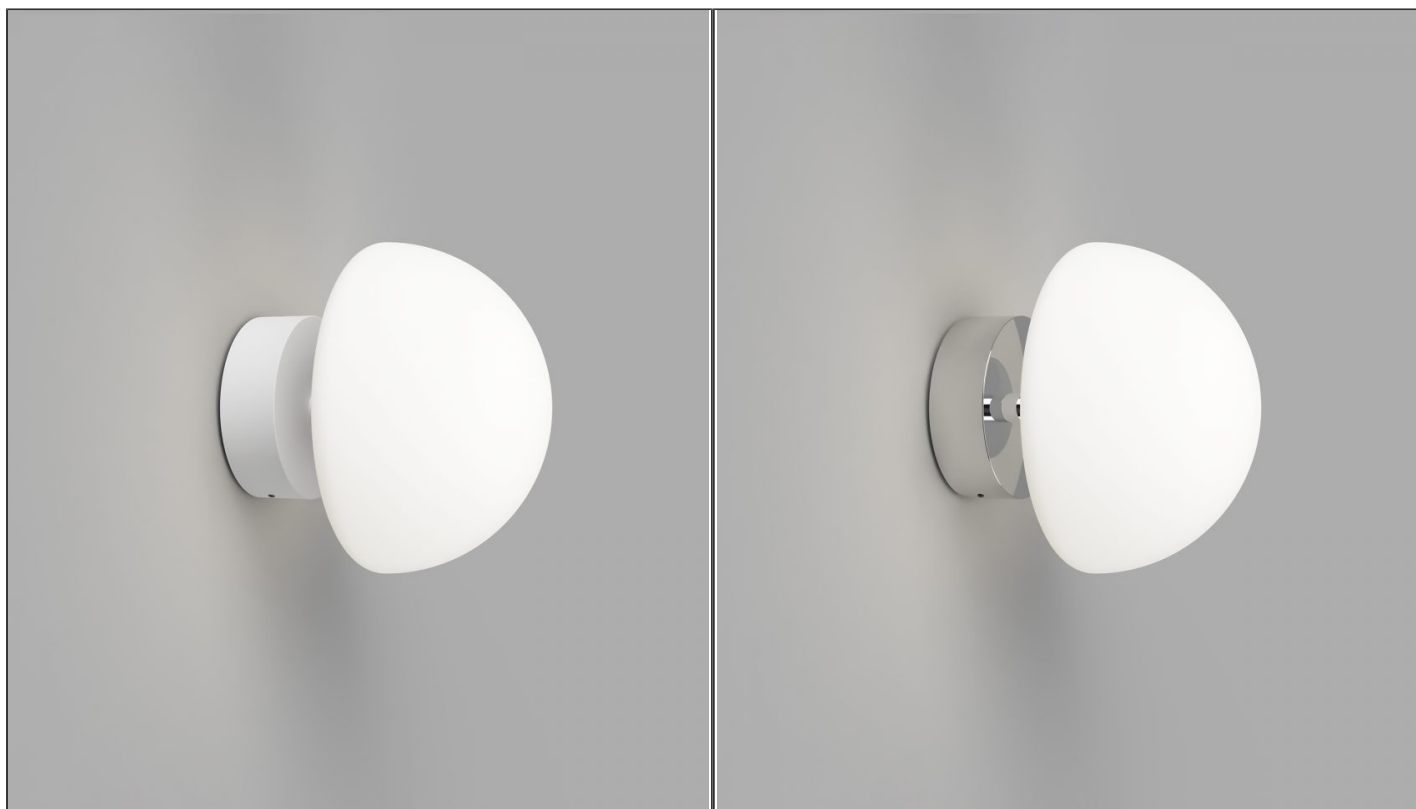

**Orb Dome Short Arm Wall Light**

LR.ORB.DM/1LT/W

**PRODUCT DETAILS**

<b>Dimensions (cm)</b>	H14 x W14 x D12.8
<b>Application</b>	Interior
<b>Material</b>	Glass, Aluminium
<b>Lamp</b>	G9 Max 3W LED
<b>IP-Rating</b>	IP44