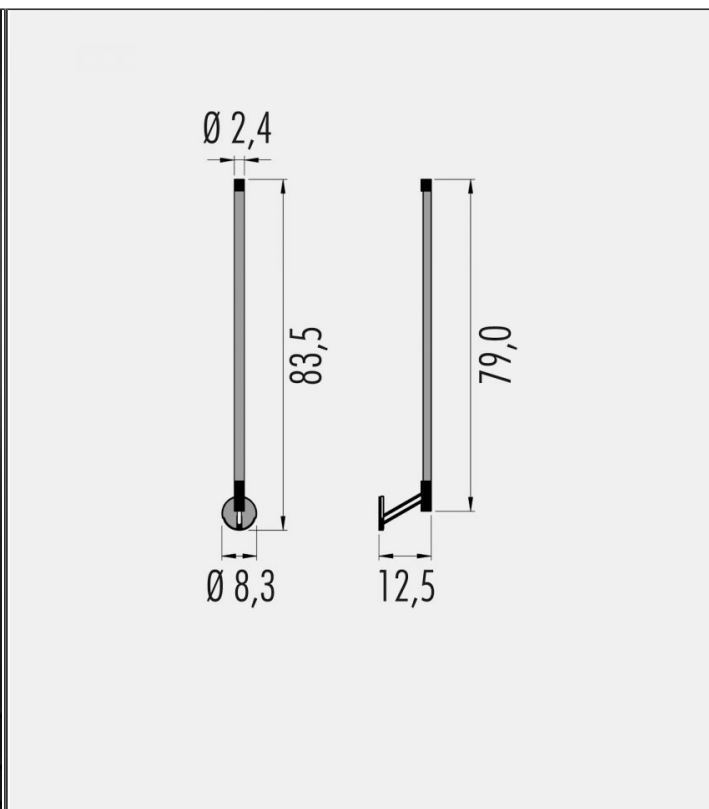

Up1 Wall Light

OTY.3PU1.43L.

PRODUCT DETAILS

Dimensions (cm)	H83.5 x Ø2.4 x D12.5
Application	Interior
Material	Metal
Lamp	LED 17W 3000K
Availability	Upon Request

NOTES
