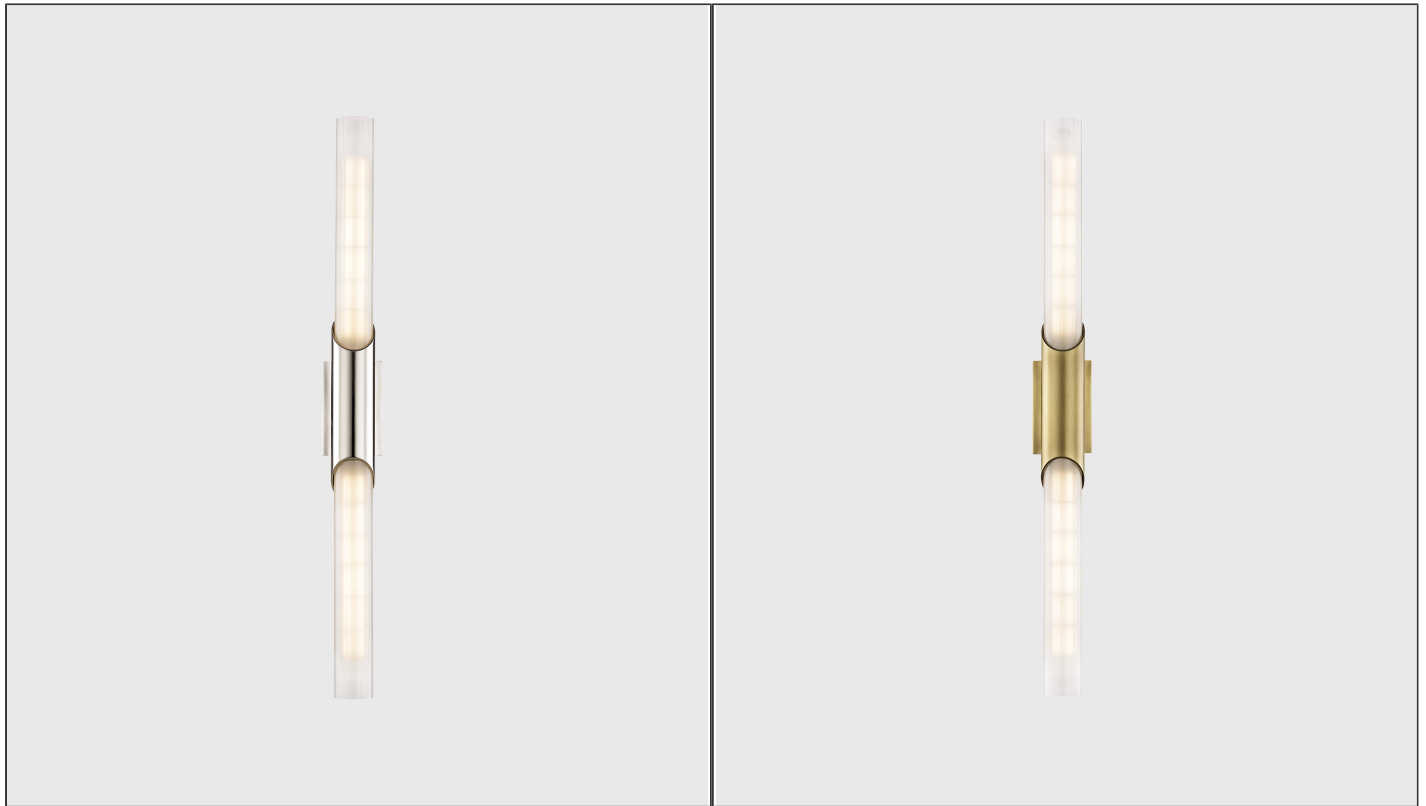

Pylon Wall Light

HVG.PYLON/W

PRODUCT DETAILS

Dimensions (cm)	H66.7 x Ø7
Application	Interior
Material	Glass
Lamp	E27 Max 40W

NOTES
