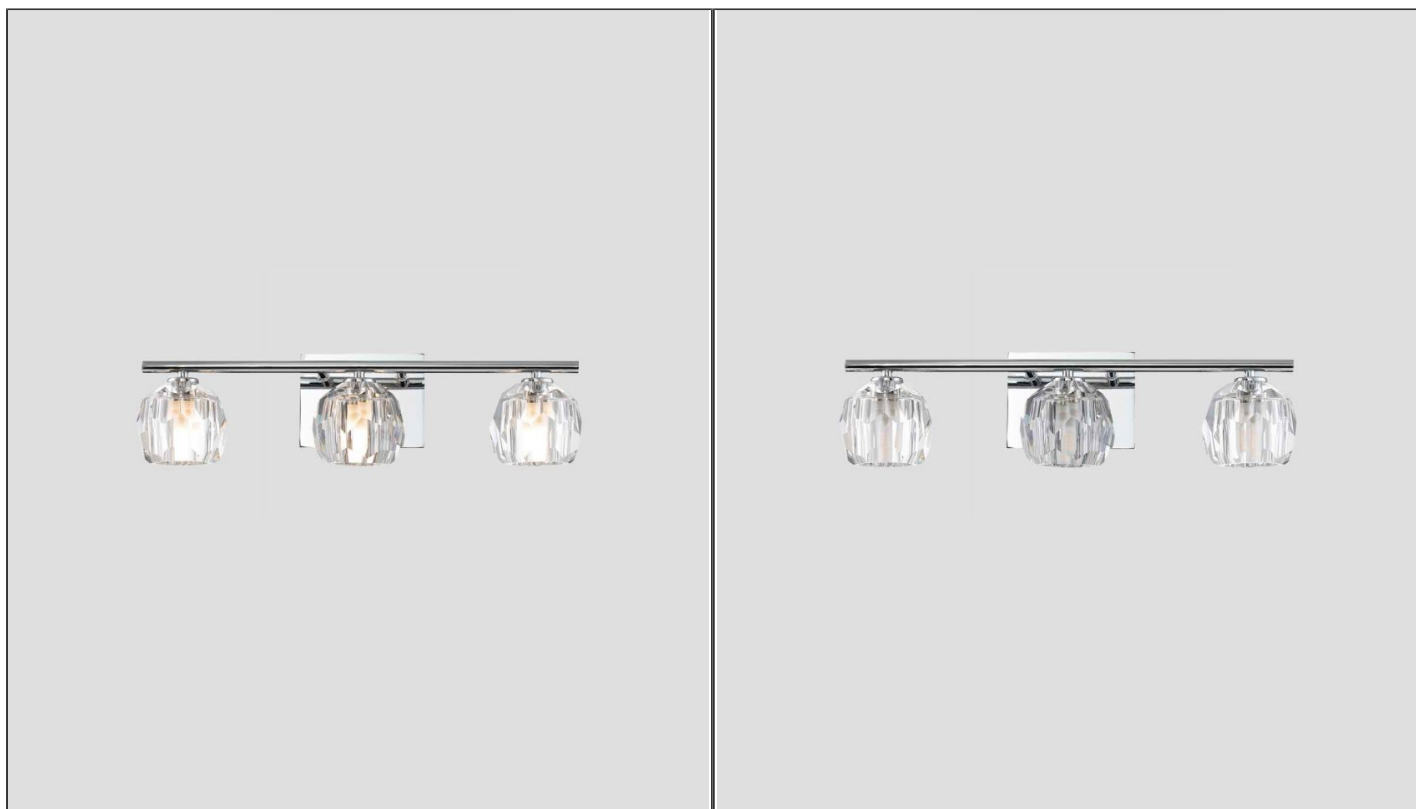

Regalia 3lt Wall Light

ELS.QN-REGALIA3-PC-BATH

PRODUCT DETAILS

Dimensions (cm)	H15.2 x W55 x D16.6
Application	Interior
Material	Glass, Steel
Finish	Polished Chrome
Lamp	G9 LED 3W 3000K
IP-Rating	IP44

NOTES
