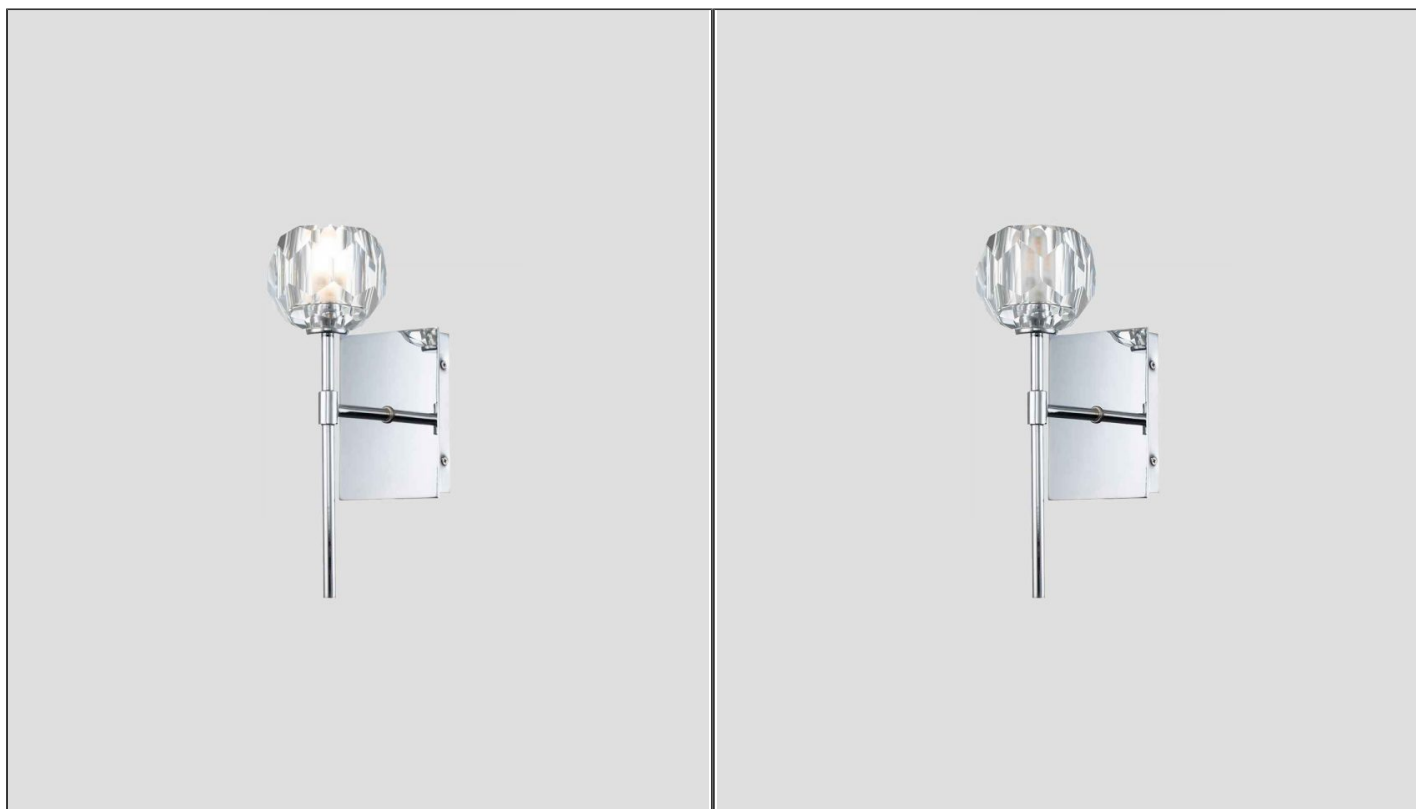

Regalia Wall Light

ELS.QN-REGALIA1-PC-BATH

PRODUCT DETAILS

Dimensions (cm)	H34.6 x W12.2 x D12.2
Application	Interior
Material	Glass, Steel
Finish	Polished Chrome
Lamp	G9 LED 3W 3000K
IP-Rating	IP44

NOTES
