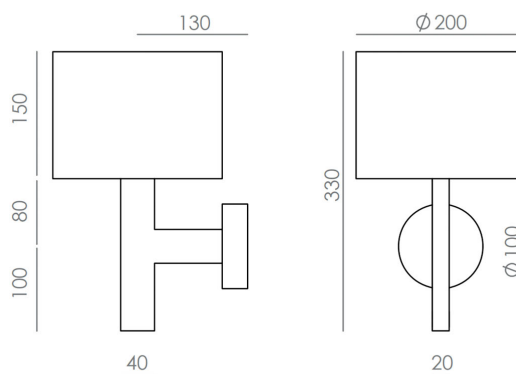

Rems Wall Light

ARO.A1318/NEG-LIGHT BROWN

PRODUCT DETAILS

Dimensions (cm)	H33 x W20 x D23
Application	Interior
Material	Acrylic, Leather, Metal
Finish	Matte Black/Light Brown
Lamp	LED 9W 2700K

NOTES
