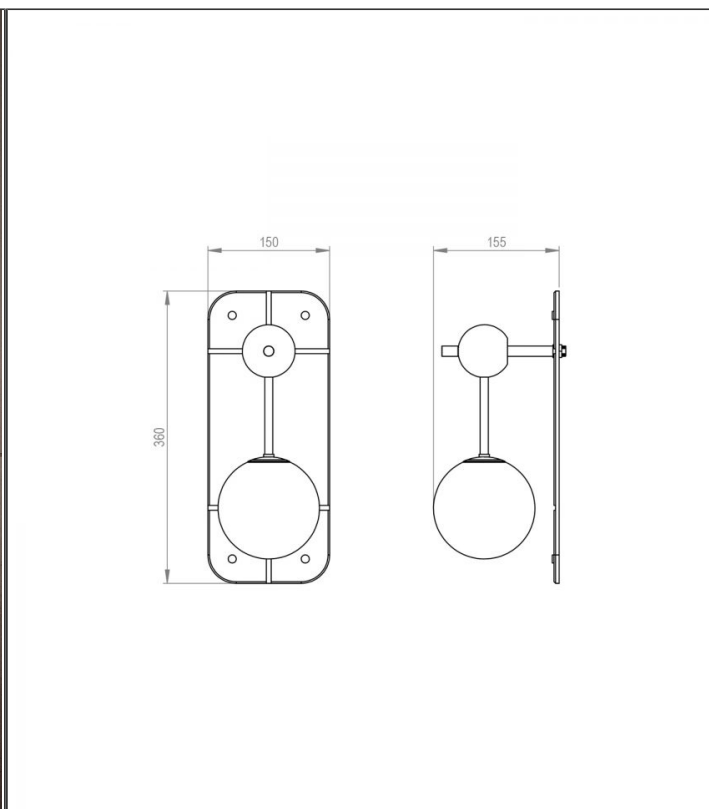

Rift Wall Light

BF.RFT0020

PRODUCT DETAILS

Dimensions (cm)	L36 x W15 x D15.5
Application	Interior
Material	Glass, Brass
Finish	Brass, Opal
Lamp	G9 Max 20W

NOTES
