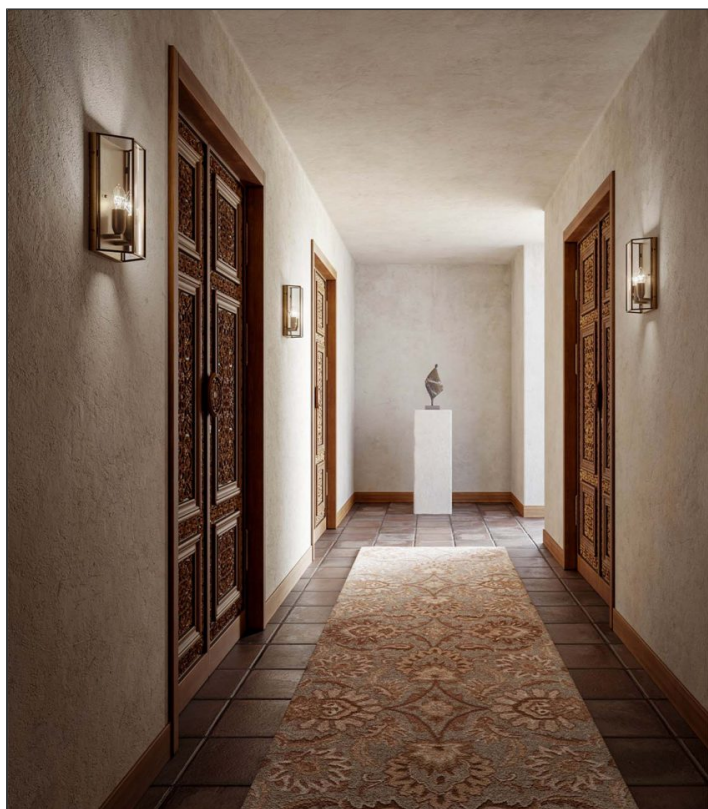

Rilegato II Wall Light

IL.RILEGATO II/W

PRODUCT DETAILS

Dimensions	N/A
Application	Interior
Material	Glass, Brass
Finish	Burnished Brass
Lamp	E14 LED Max 10W*

NOTES
