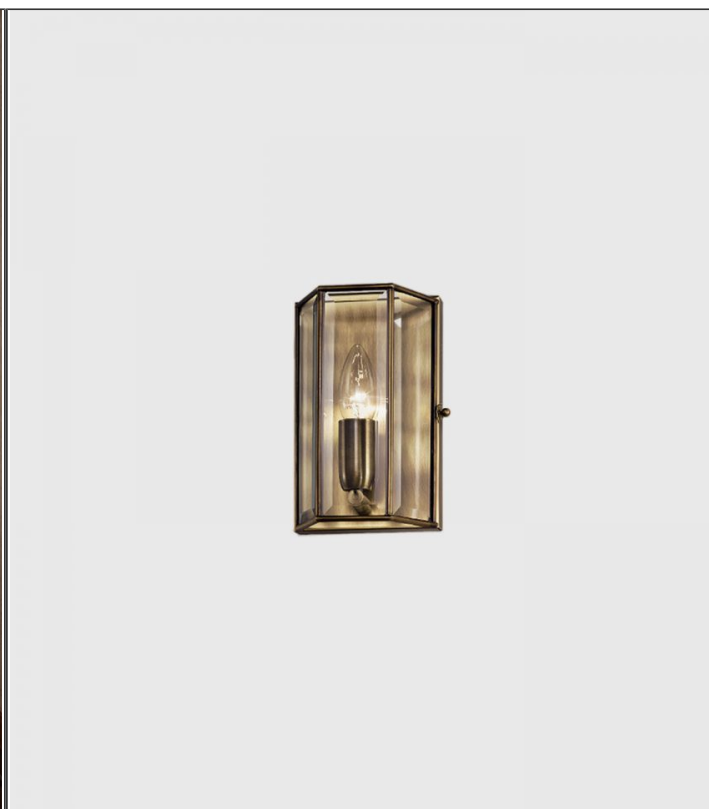

Rilegato II Wall Light

IL.RILEGATO II/W

PRODUCT DETAILS

Dimensions	N/A
Application	Interior
Material	Glass, Brass
Finish	Burnished Brass
Lamp	E14 LED Max 10W*

NOTES
