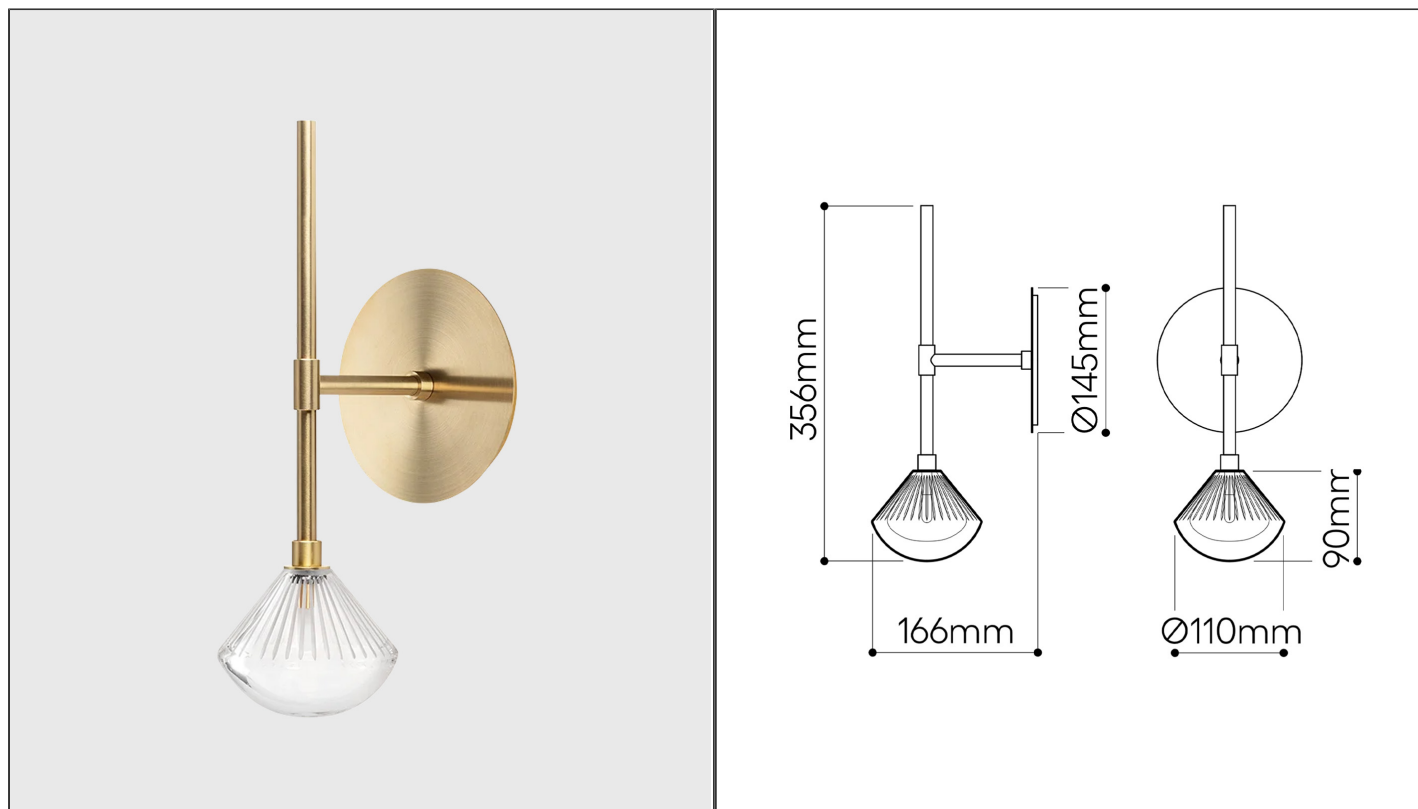

Stellar Dust Wall Light

BO.STELLAR DUST.W.BR ORO

PRODUCT DETAILS

Dimensions (cm)	H35.6 x W11 x D16.6
Application	Interior
Material	Brass, Crystal
Finish	Brushed Gold
Lamp	G4 LED 1.2W 2700K

NOTES
