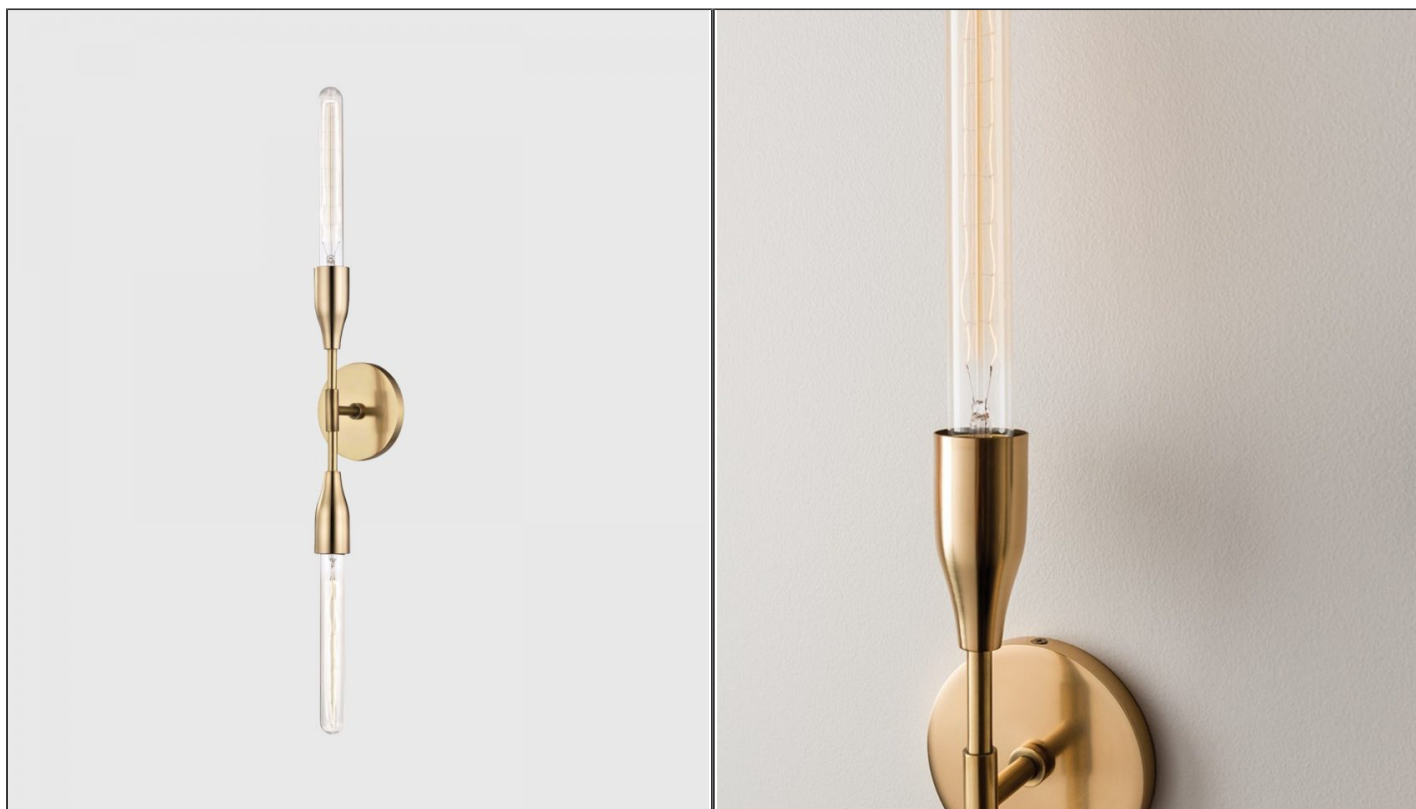

**Tara Wall Light**

HVG.TARA/W

**PRODUCT DETAILS**

<b>Dimensions</b>	N/A
<b>Application</b>	Interior
<b>Material</b>	Metal
<b>Lamp</b>	E27 Max 40W
<b>Availability</b>	Upon Request

**NOTES**

---

---

---