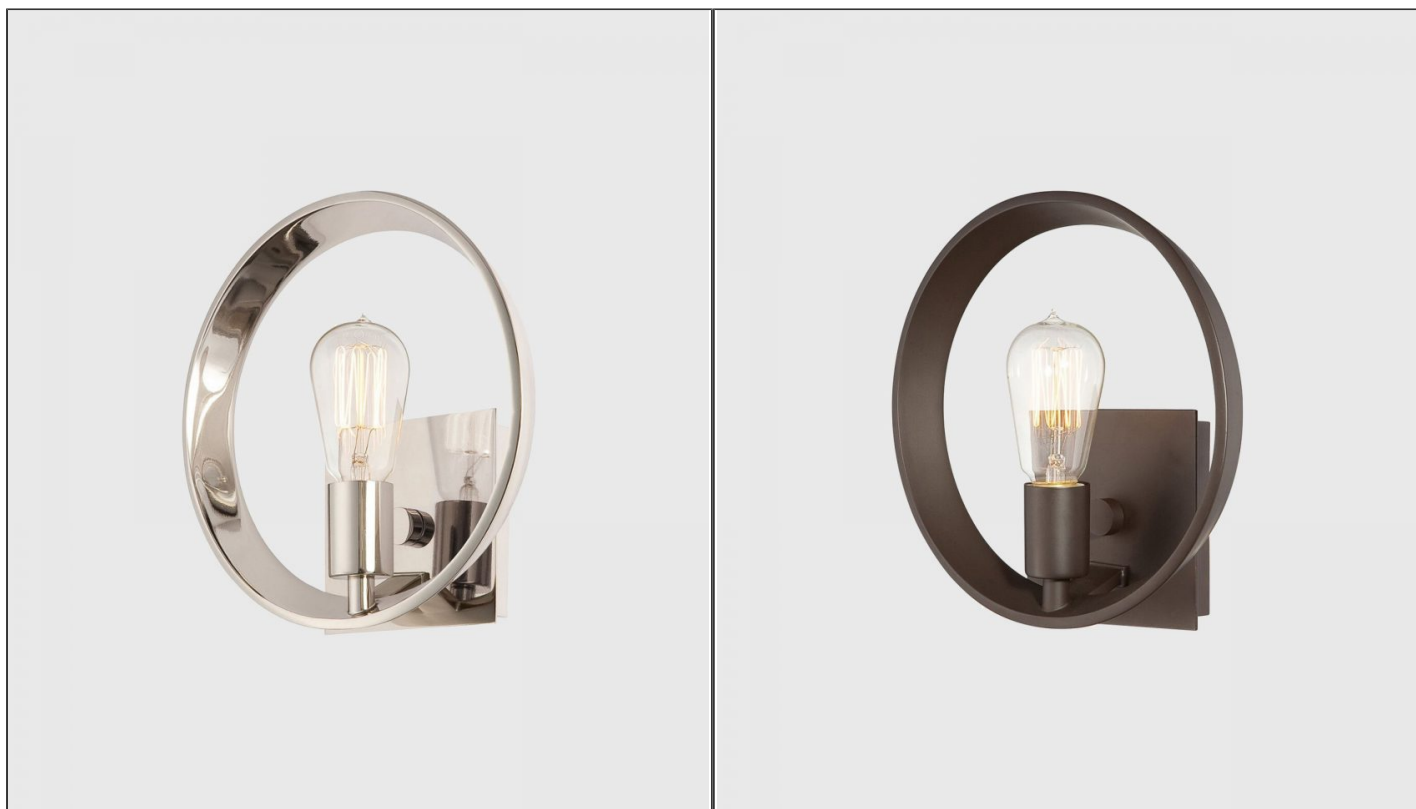

## Theater Row Wall Light

ELS.QZ-THEATREROW1-W

### PRODUCT DETAILS

<b>Dimensions (cm)</b>	H25 x W25
<b>Application</b>	Interior
<b>Material</b>	Metal
<b>Lamp</b>	E27 Max 60W
<b>Availability</b>	Upon Request