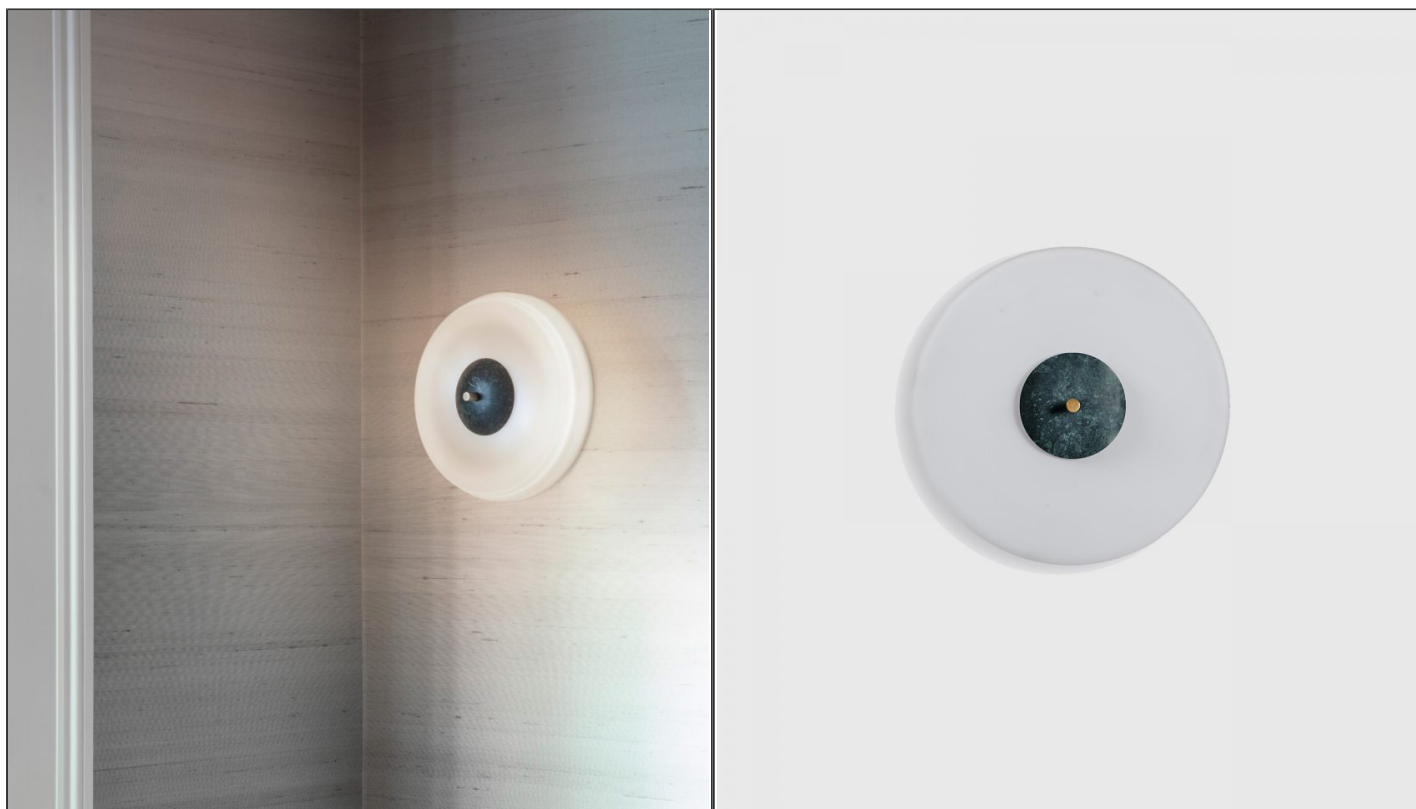

Trave Wall Light

BF.TRAVE/W

PRODUCT DETAILS

Dimensions (cm)	L30 x W30 x L13
Application	Interior
Material	Glass, Brass, Marble
Lamp	E27 Max 40W

NOTES
