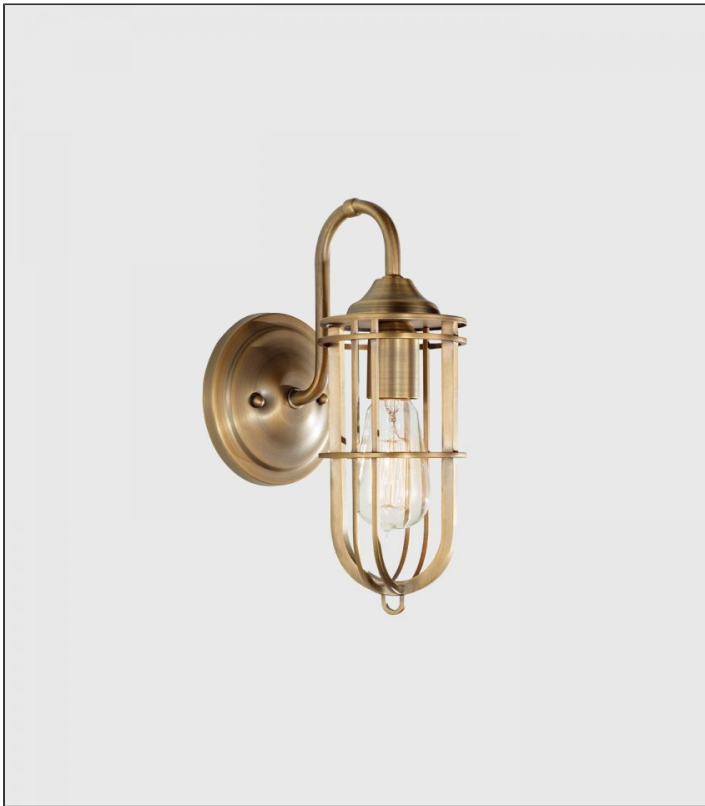

## Urban Renewal Wall Light

ELS.FE-URBANRWL-WB1

### PRODUCT DETAILS

<b>Dimensions (cm)</b>	H31 x W14
<b>Application</b>	Interior
<b>Material</b>	Metal
<b>Finish</b>	Dark Antique Brass
<b>Lamp</b>	E27 Max 60W
<b>Availability</b>	Upon Request