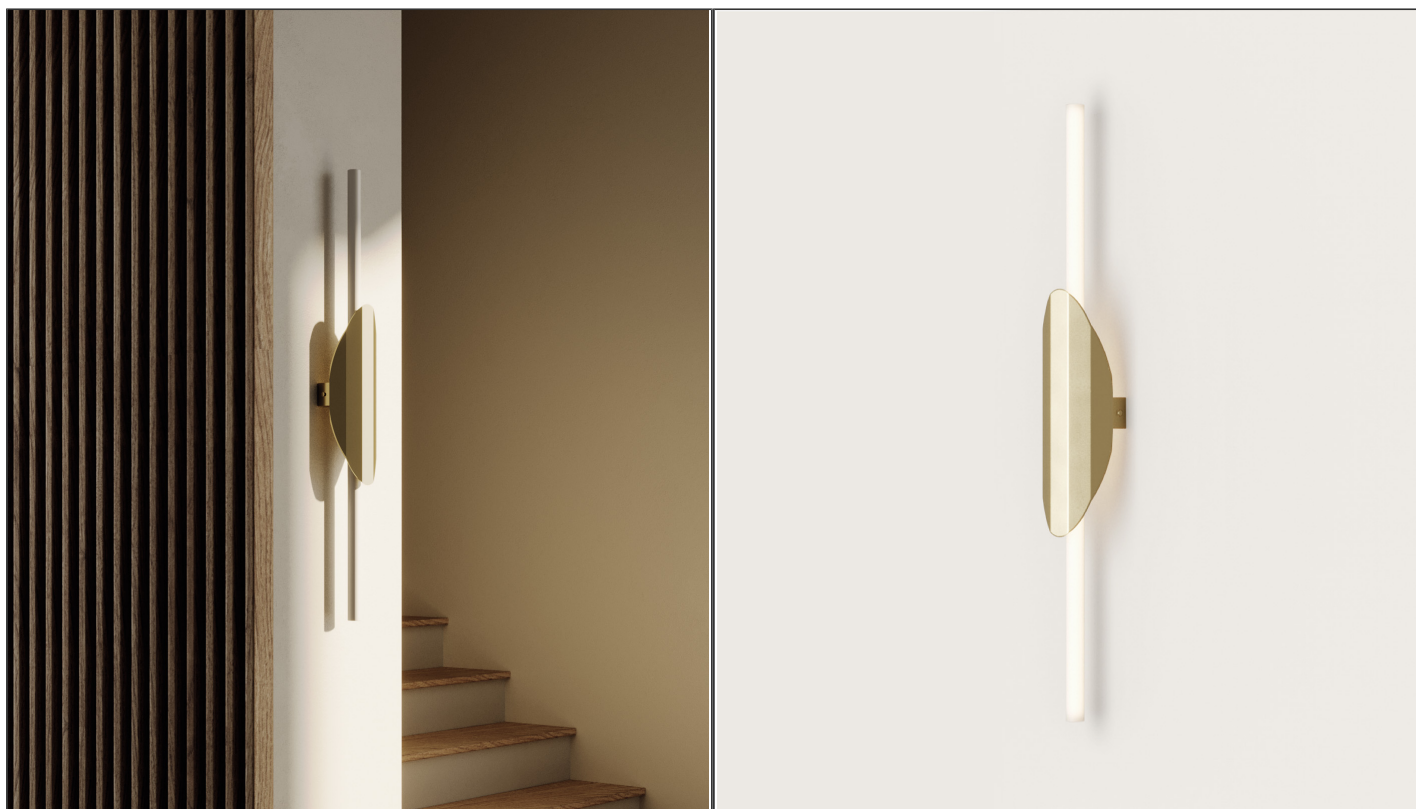

Xago Wall Light

ARO.XAGO/W

PRODUCT DETAILS

Dimensions (cm) H100 x W13.8 x D8.5

Application Interior

Material Acrylic, Steel

Lamp LED 16W 2700K

NOTES
