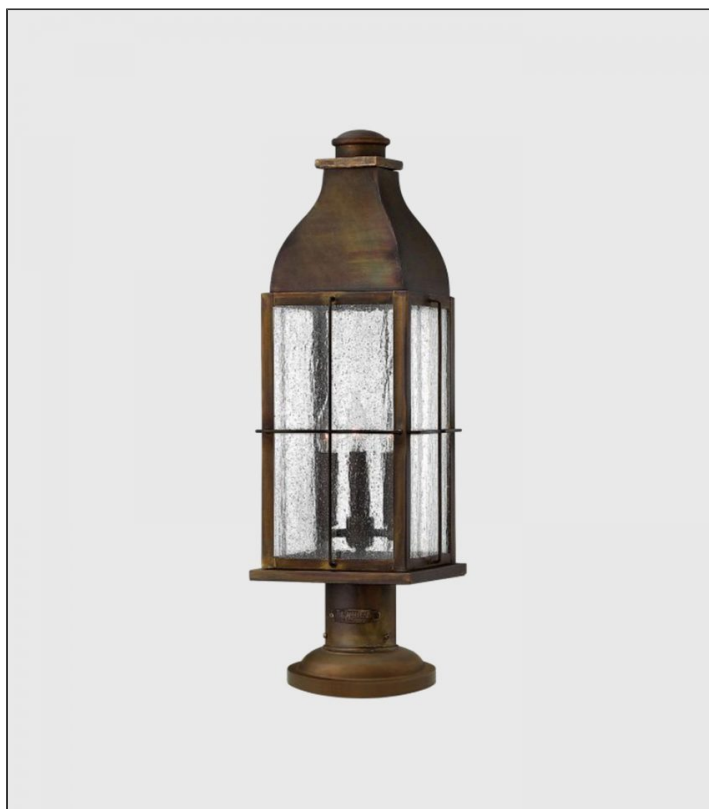

Bingham Pedestal Light

ELS.HK-BINGHAM3

PRODUCT DETAILS

Dimensions (cm)	H63 x W20
Application	Outdoor
Material	Glass, Brass
Finish	Seedy, Sienna
Lamp	E14 Max 60W
IP-Rating	IP44
Availability	Upon Request

NOTES
