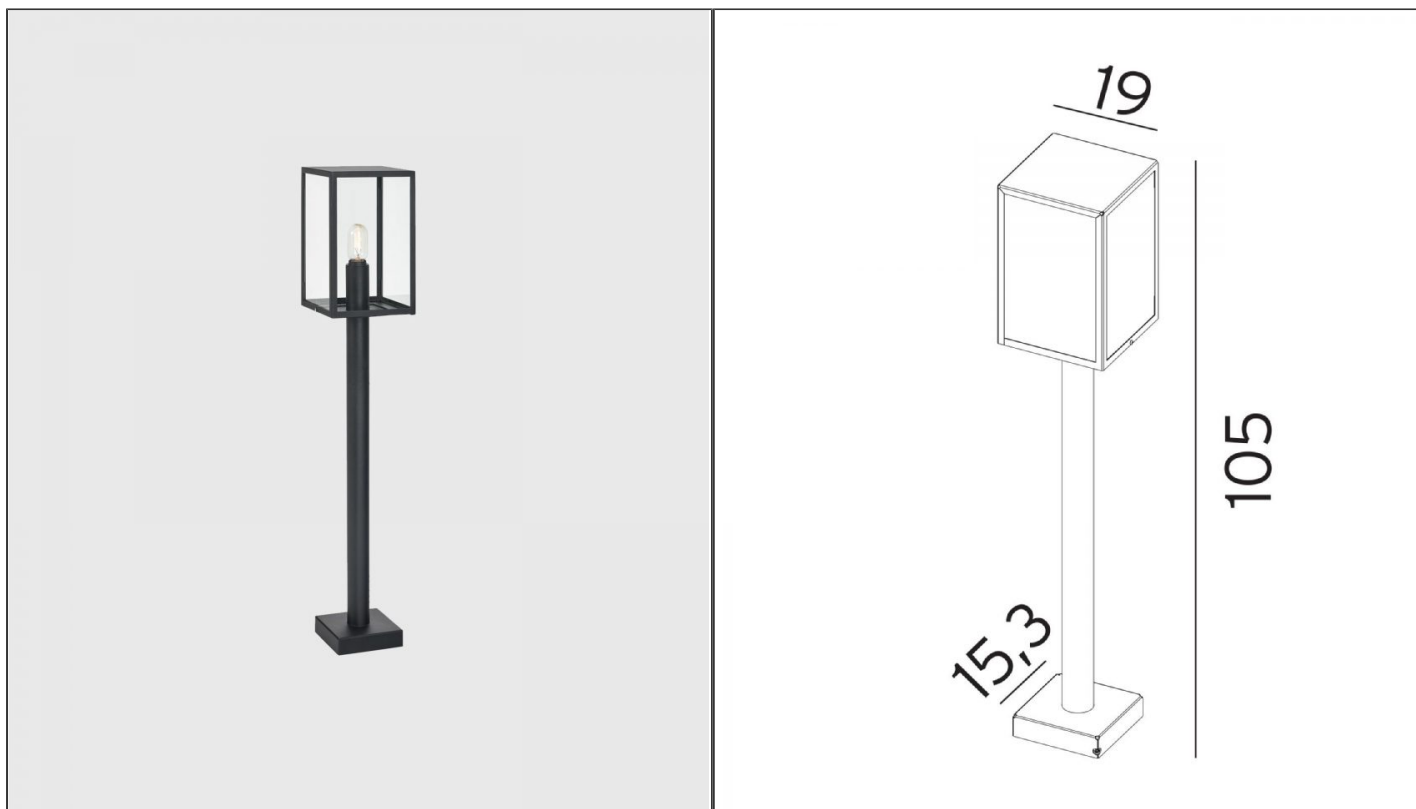

Lofoten Bollard Light

NLYS.1946B

PRODUCT DETAILS

Dimensions (cm)	H105 x W19
Application	Outdoor
Material	Glass, Aluminium, Steel
Finish	Black, Clear
Lamp	E27 Max 57W
IP-Rating	IP44
Availability	Upon Request