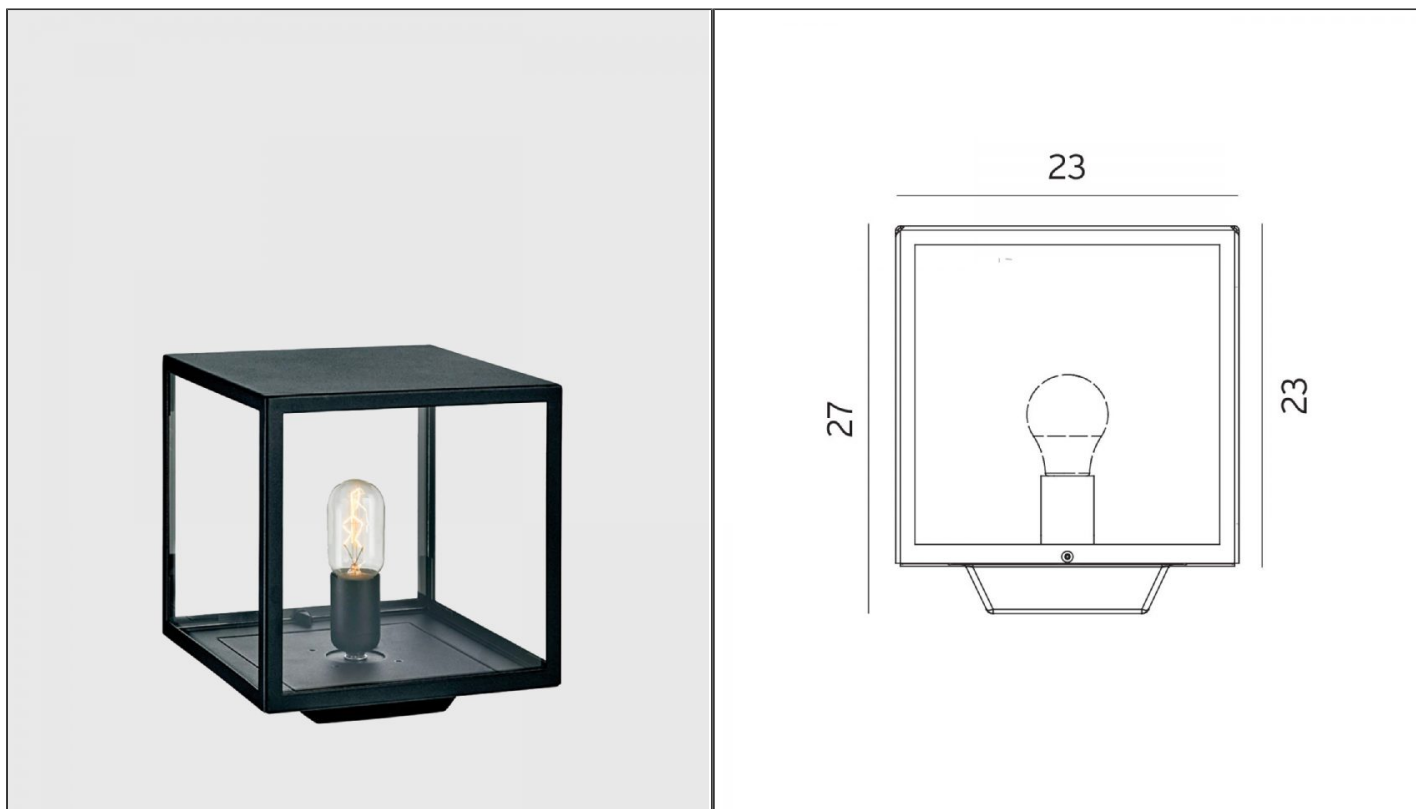

Lofoten Pillar Light

NLYS.1941B

PRODUCT DETAILS

Dimensions (cm)	H27 x W23
Application	Outdoor
Material	Glass, Steel
Finish	Black
Diffuser Finish	Clear
Lamp	E27 Max 57W
IP-Rating	IP44
Availability	Upon Request