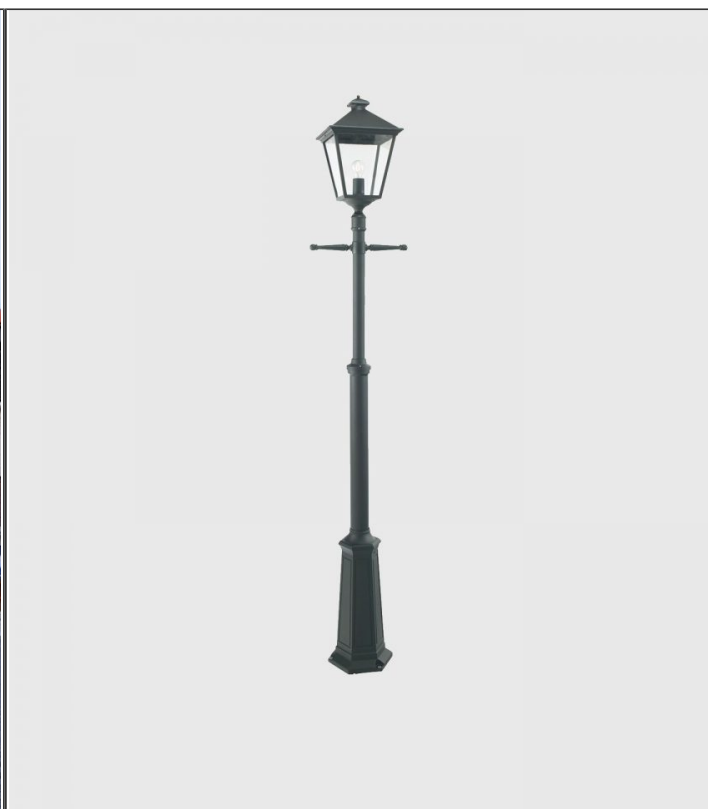

London 1lt Pole Light

NLYS.491

PRODUCT DETAILS

Dimensions (cm)	H279/191 x W32
Application	Outdoor
Material	Metal
Lamp	E27 Max 60W
IP-Rating	IP54
Availability	Upon Request

NOTES
