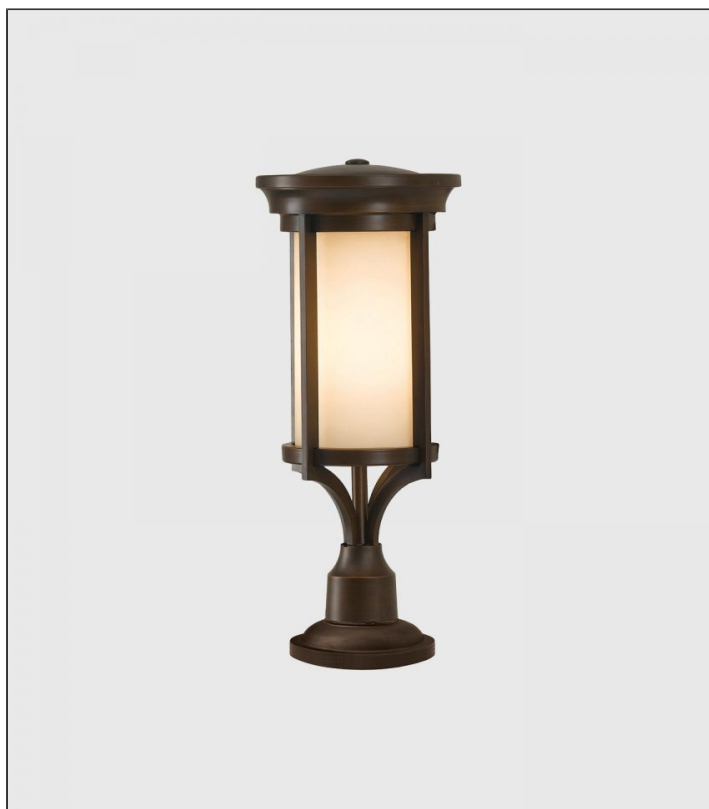

## Merrill Pedestal Light

ELS.FE-MERRILL3-S

### PRODUCT DETAILS

<b>Dimensions (cm)</b>	H60 x W19
<b>Application</b>	Outdoor
<b>Material</b>	Glass, Metal
<b>Finish</b>	Cream Etched, Heritage Bronze
<b>Lamp</b>	E27 Max 60W
<b>IP-Rating</b>	IP44
<b>Availability</b>	Upon Request