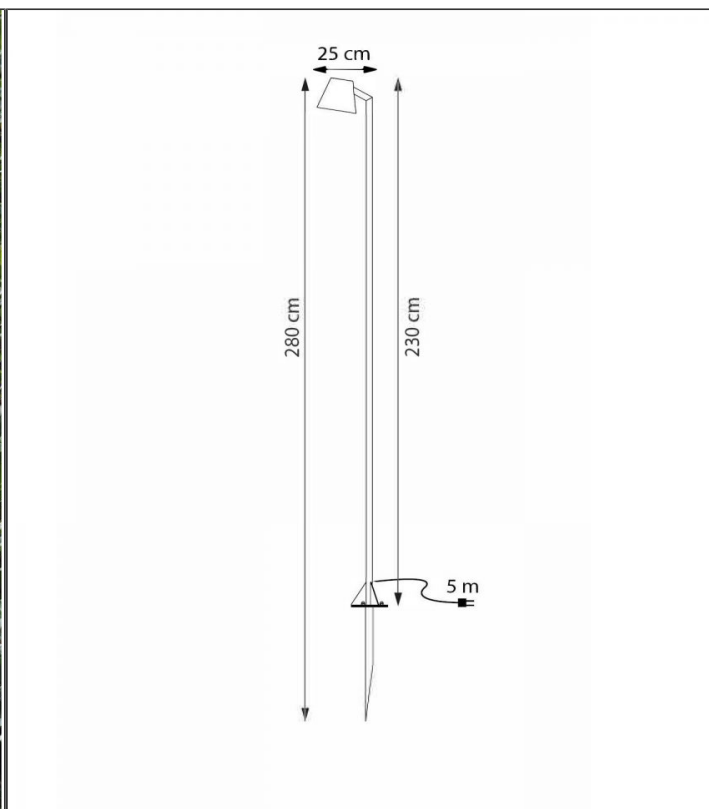

Parker Path Light

RBPRKP

PRODUCT DETAILS

Dimensions (cm)	H220 x Ø16 x D22.5
Application	Outdoor
Material	Brass
Finish	Antique
Lamp	LED 3W 2700K
IP-Rating	IP65
Extras	Spike included
Availability	Upon Request