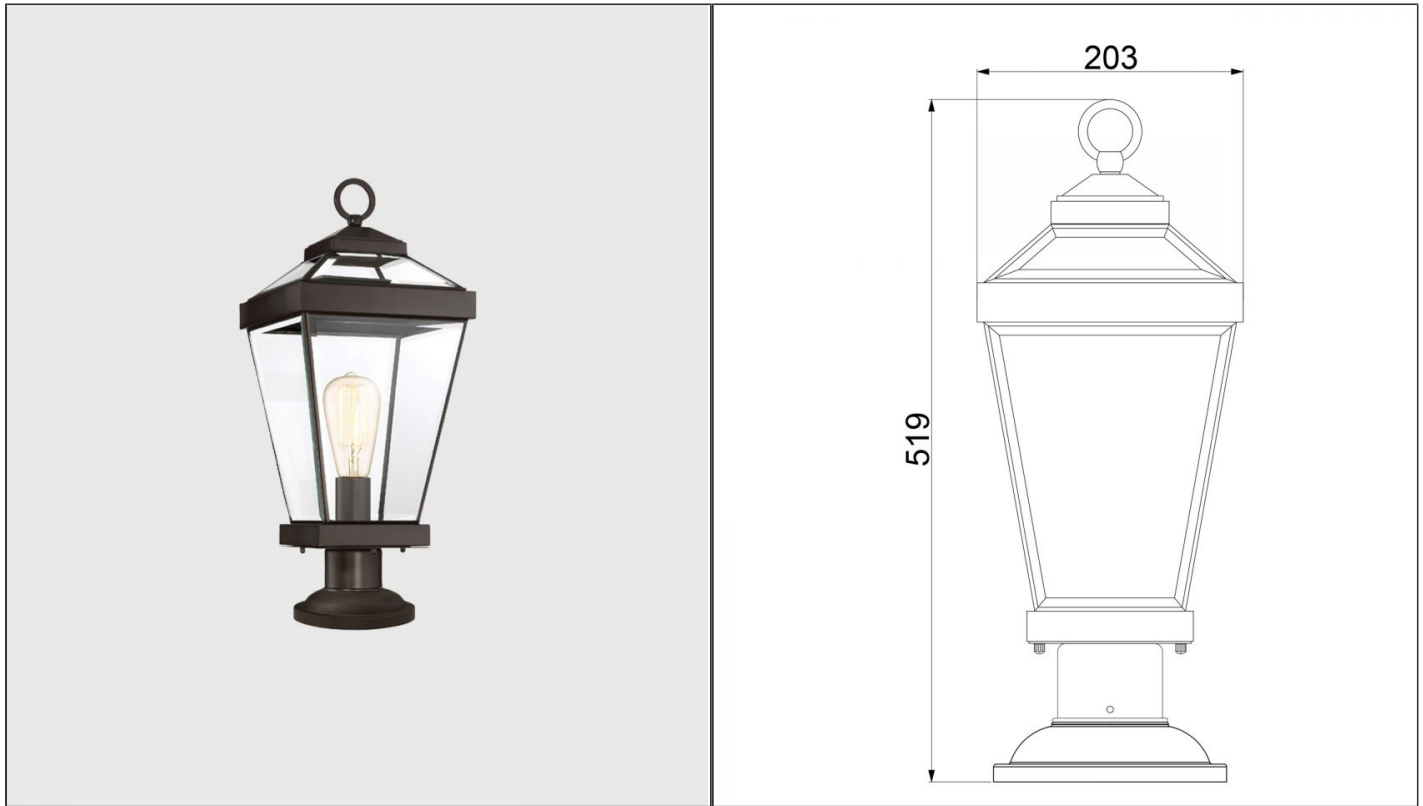

**Ravine Pedestal Light**

ELS.QZ-RAVINE3-M

**PRODUCT DETAILS**

<b>Dimensions (cm)</b>	H51 x W20
<b>Application</b>	Outdoor
<b>Material</b>	Glass, Metal
<b>Finish</b>	Clear, Western Bronze
<b>Lamp</b>	E27 Max 100W
<b>IP-Rating</b>	IP44
<b>Availability</b>	Upon Request