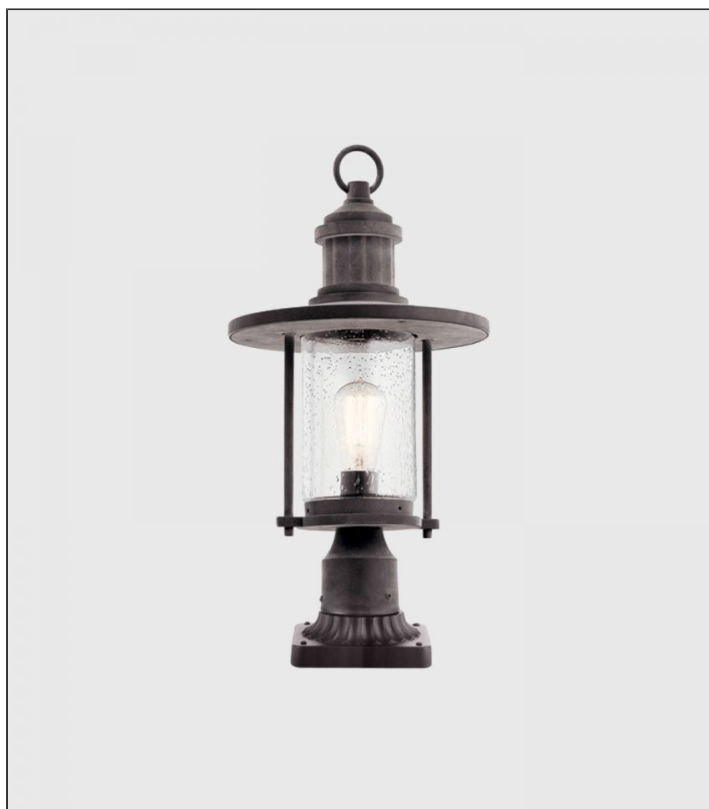

Riverwood Pedestal Light

ELS.KL-RIVERWOOD3-M

PRODUCT DETAILS

Dimensions (cm)	H44 x W20
Application	Outdoor
Material	Glass, Metal
Finish	Clear Seedy, Weathered Zinc
Lamp	E27 Max 100W
IP-Rating	IP44
Availability	Upon Request