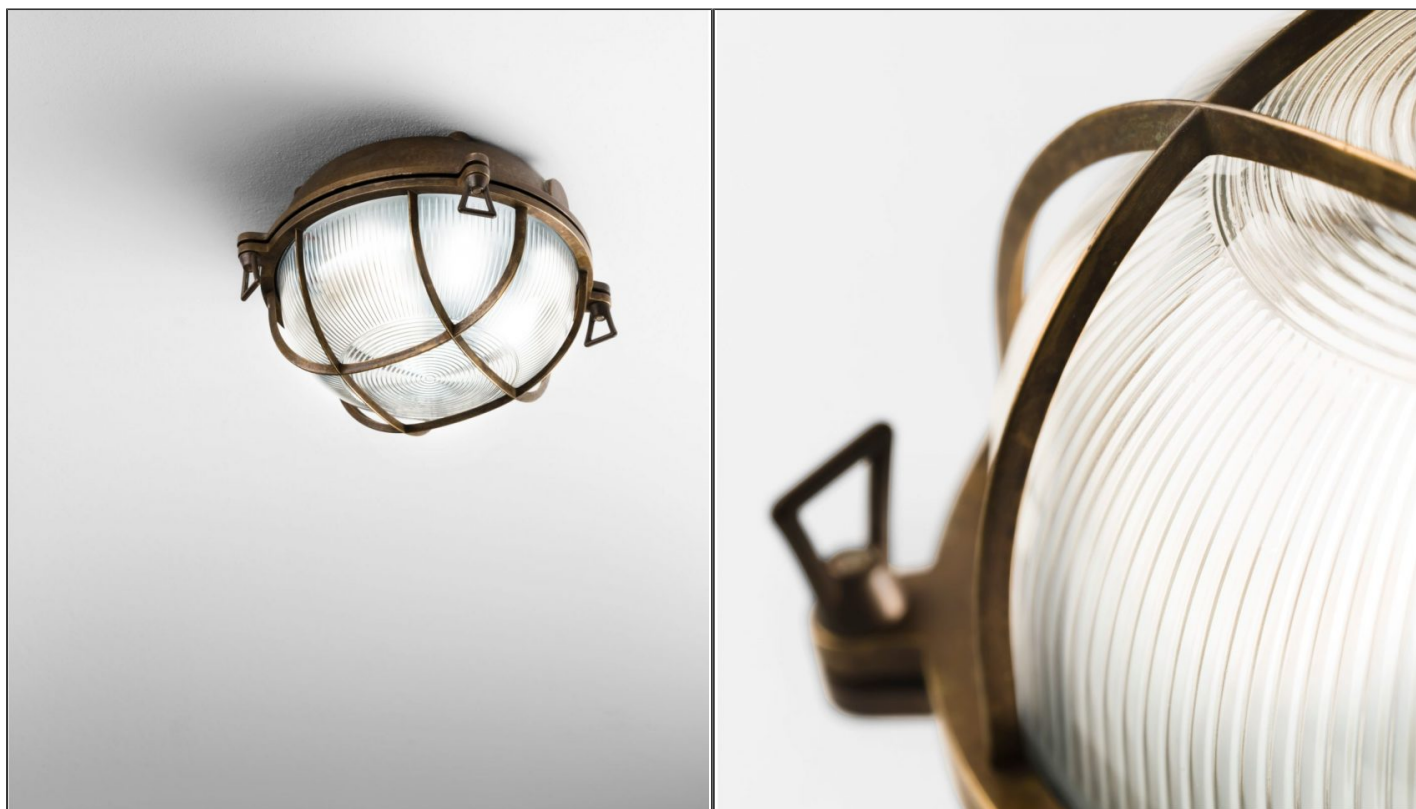

Marina Wall/Ceiling Light

IL.MARINA/W/C

PRODUCT DETAILS

Dimensions	N/A
Application	Outdoor
Material	Brass
Finish	Pre Aged
Lamp	E27 Max 46W
IP-Rating	IP54
Availability	Upon Request

NOTES
