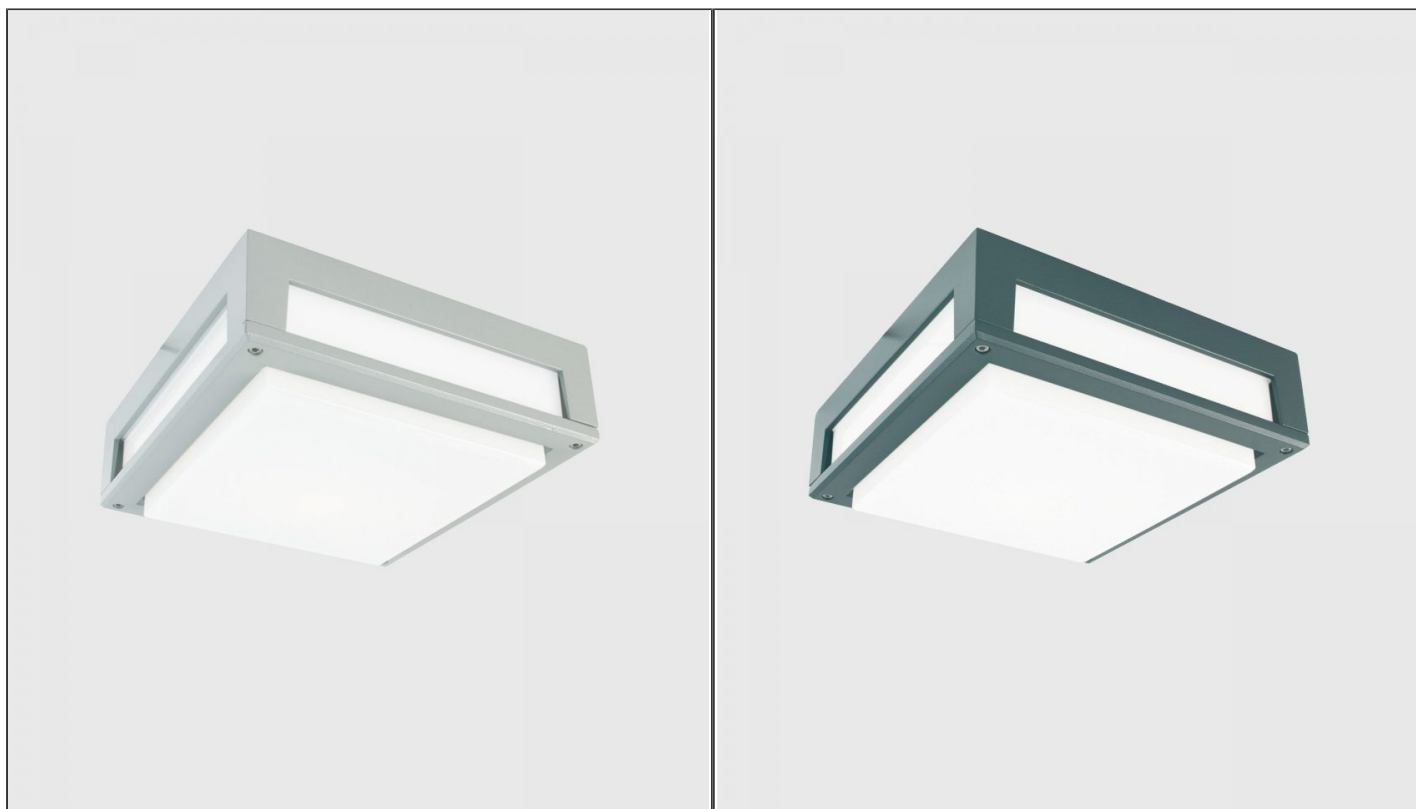

Nordland Ceiling Light

NLYS.NORDLAND/CL

PRODUCT DETAILS

Dimensions (cm)	H9.5 x W28
Application	Outdoor
Material	Aluminium, Polycarbonate
Lamp	E27 Max 60W
IP-Rating	IP65
Availability	Upon Request

NOTES
