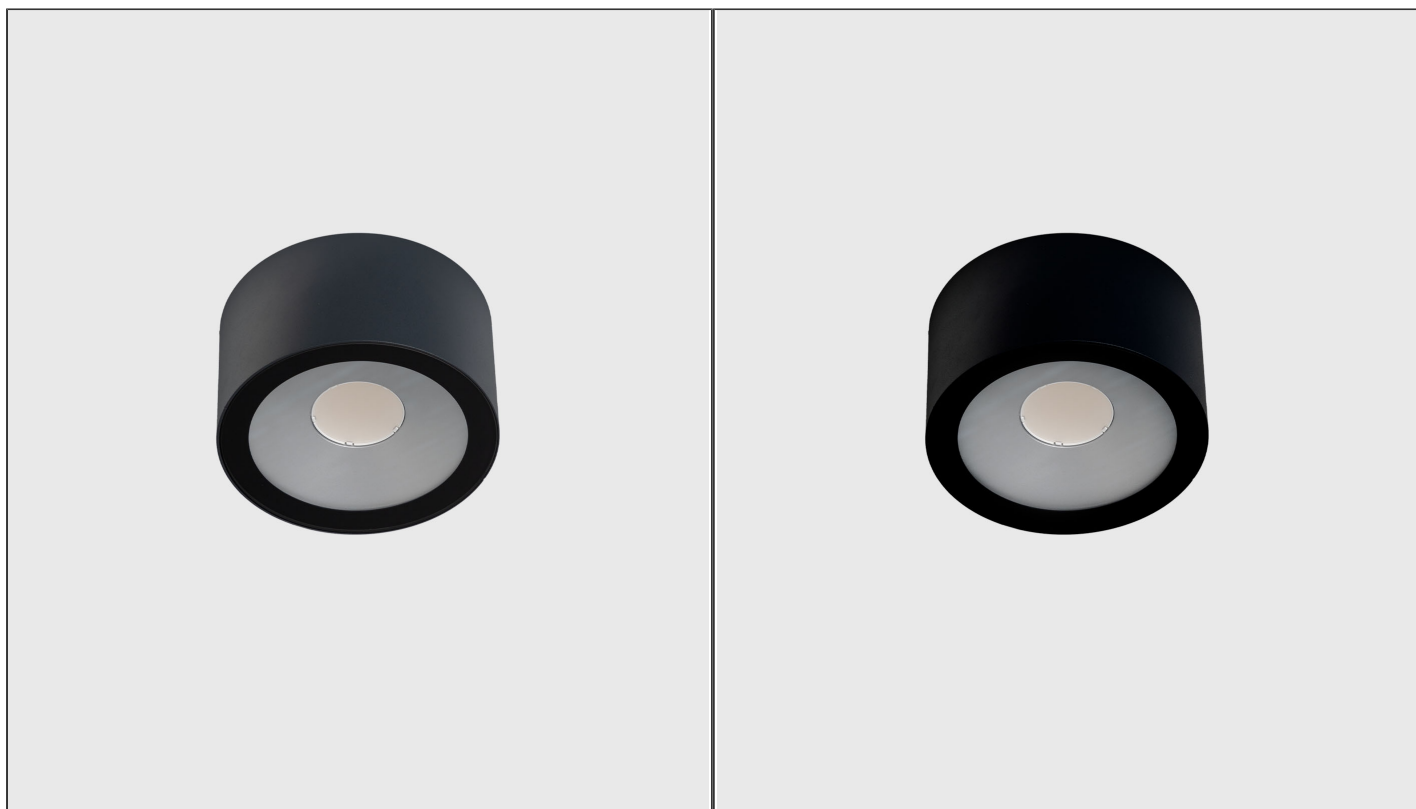

### Sol Ceiling Light

NLYS.SOL/C

#### PRODUCT DETAILS

<b>Dimensions (cm)</b>	H11 x Ø20
<b>Application</b>	Outdoor
<b>Material</b>	Aluminium
<b>Lamp</b>	LED 19.1W 3000K
<b>IP-Rating</b>	IP65