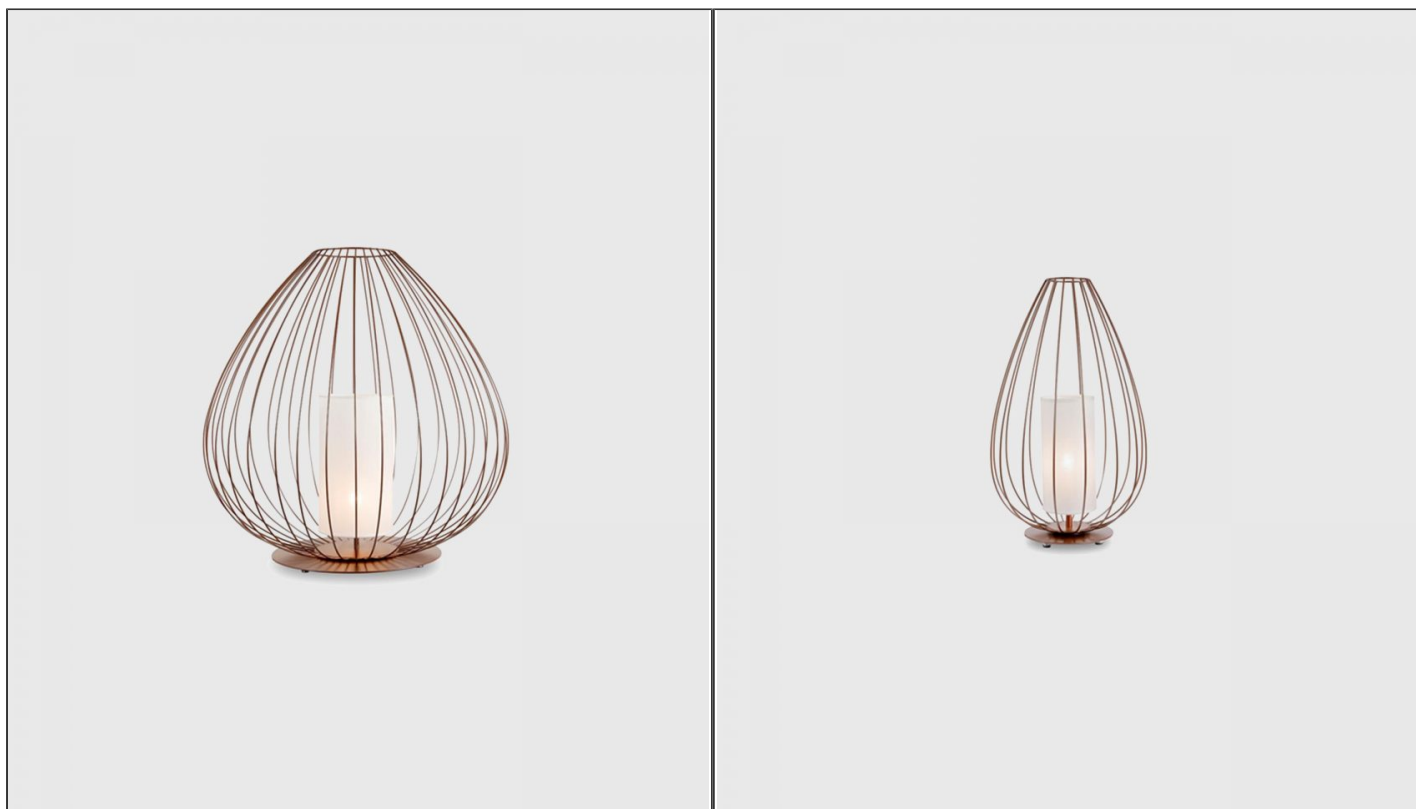

Cell Outdoor Floor Lamp

KM.CELL/F EXT

PRODUCT DETAILS

Dimensions	N/A
Application	Outdoor
Material	Steel
Lamp	E27 Max 23W
IP-Rating	IP65
Availability	12 weeks

NOTES
