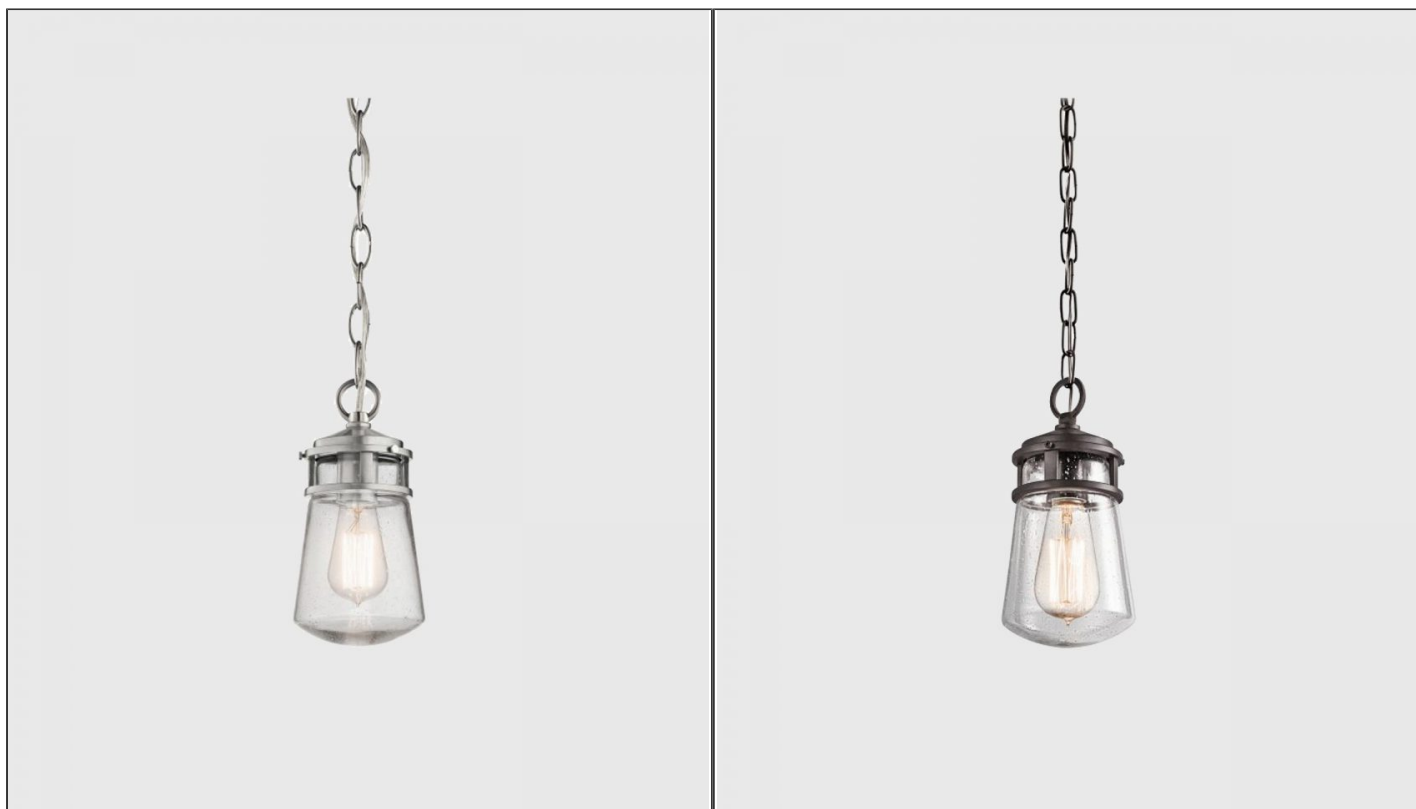

## Lyndon Pendant Light

ELS.HK-LYNDON-P

### PRODUCT DETAILS

<b>Dimensions (cm)</b>	H25 x W13
<b>Application</b>	Outdoor
<b>Material</b>	Glass, Metal
<b>Drop (cm)</b>	Max 133
<b>Lamp</b>	E27 Max 75W
<b>IP-Rating</b>	IP44
<b>Availability</b>	Upon Request