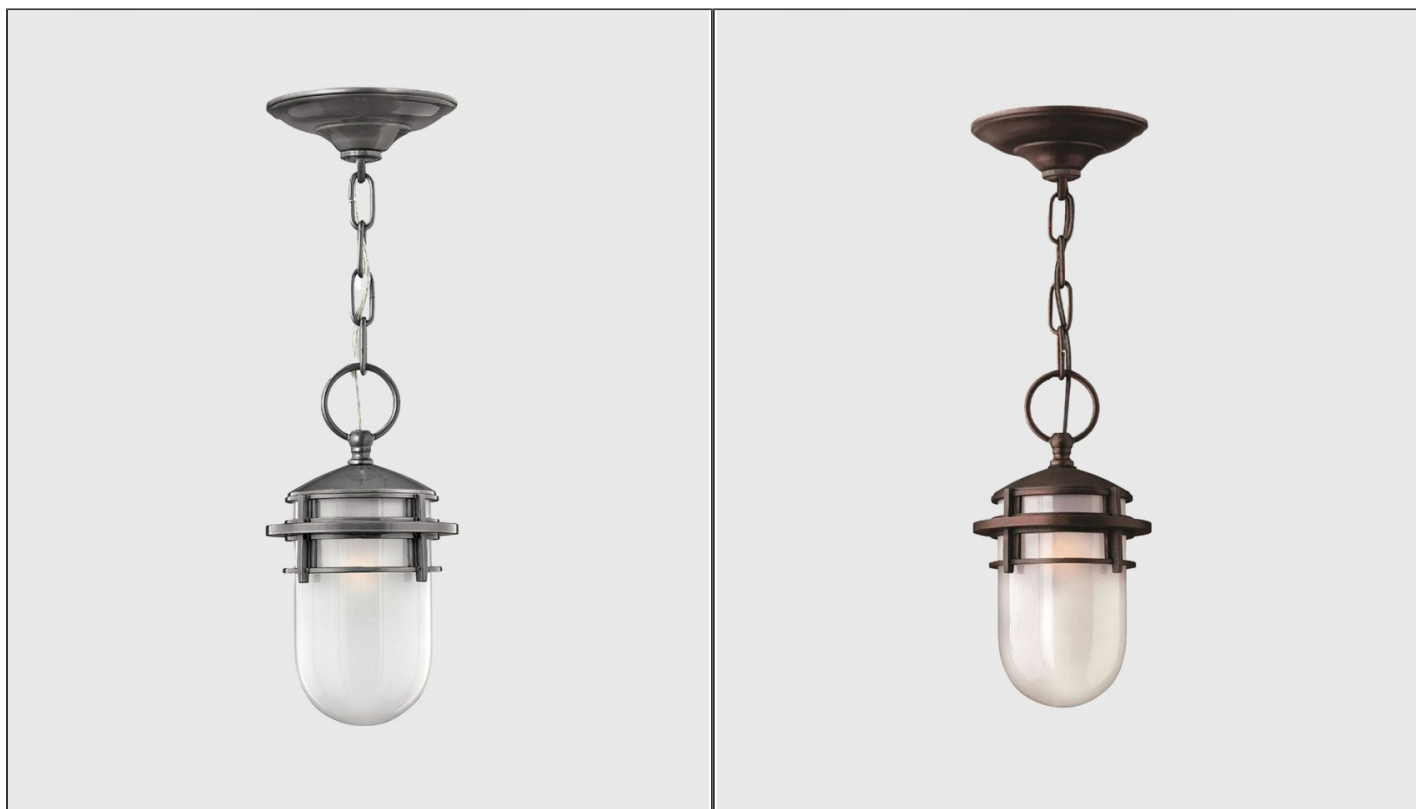

## Reef Pendant Light

ELS.HK-REEF-P

### PRODUCT DETAILS

<b>Dimensions (cm)</b>	H32 x W14
<b>Application</b>	Outdoor
<b>Material</b>	Glass, Metal
<b>Lamp</b>	E27 Max 60W
<b>Drop (cm)</b>	Max 190
<b>Availability</b>	Upon Request