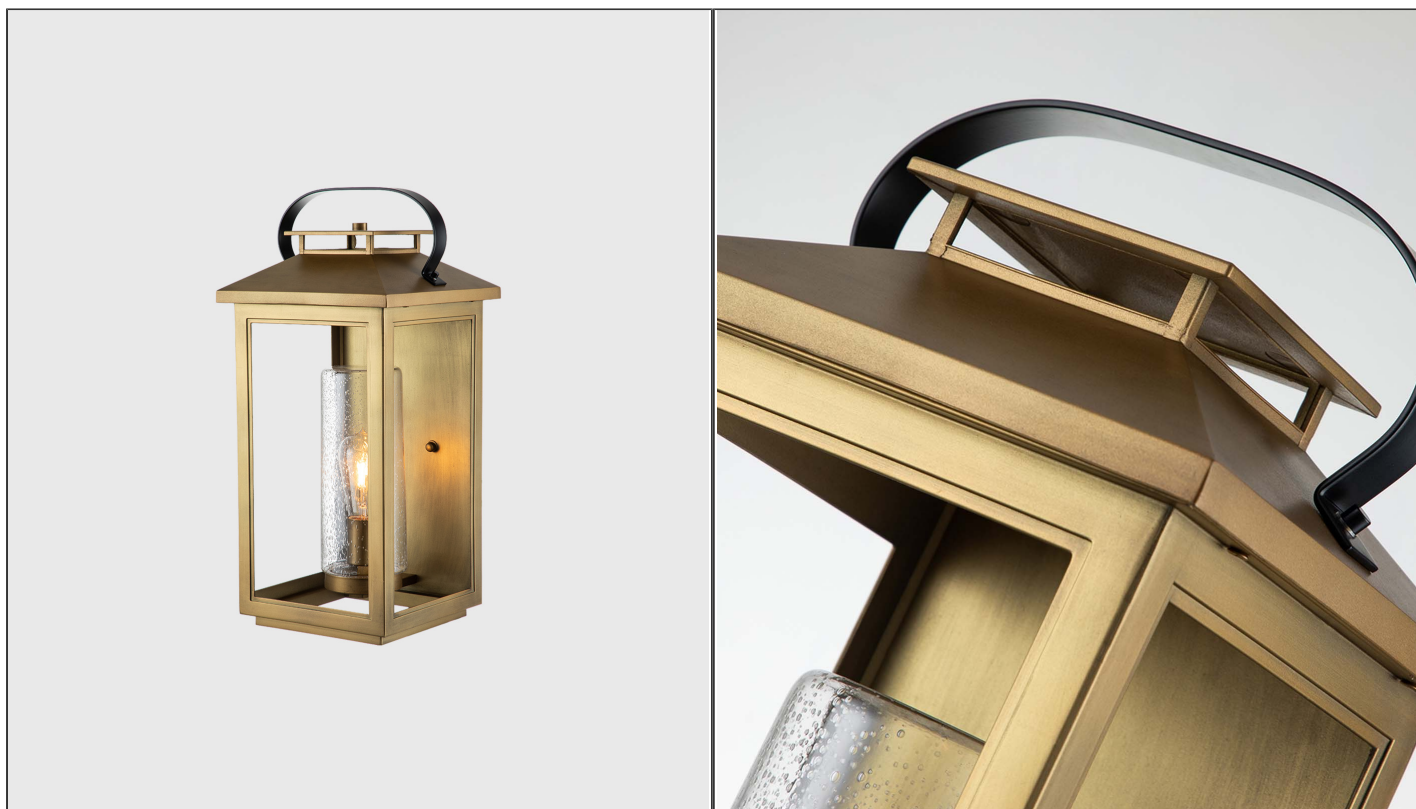

Atwater Wall Light

ELS.QN-ATWATER-WL

PRODUCT DETAILS

Dimensions	N/A
Application	Outdoor
Material	EPMM, Glass
Lamp	E27 Max 60W
IP-Rating	IP44

NOTES
