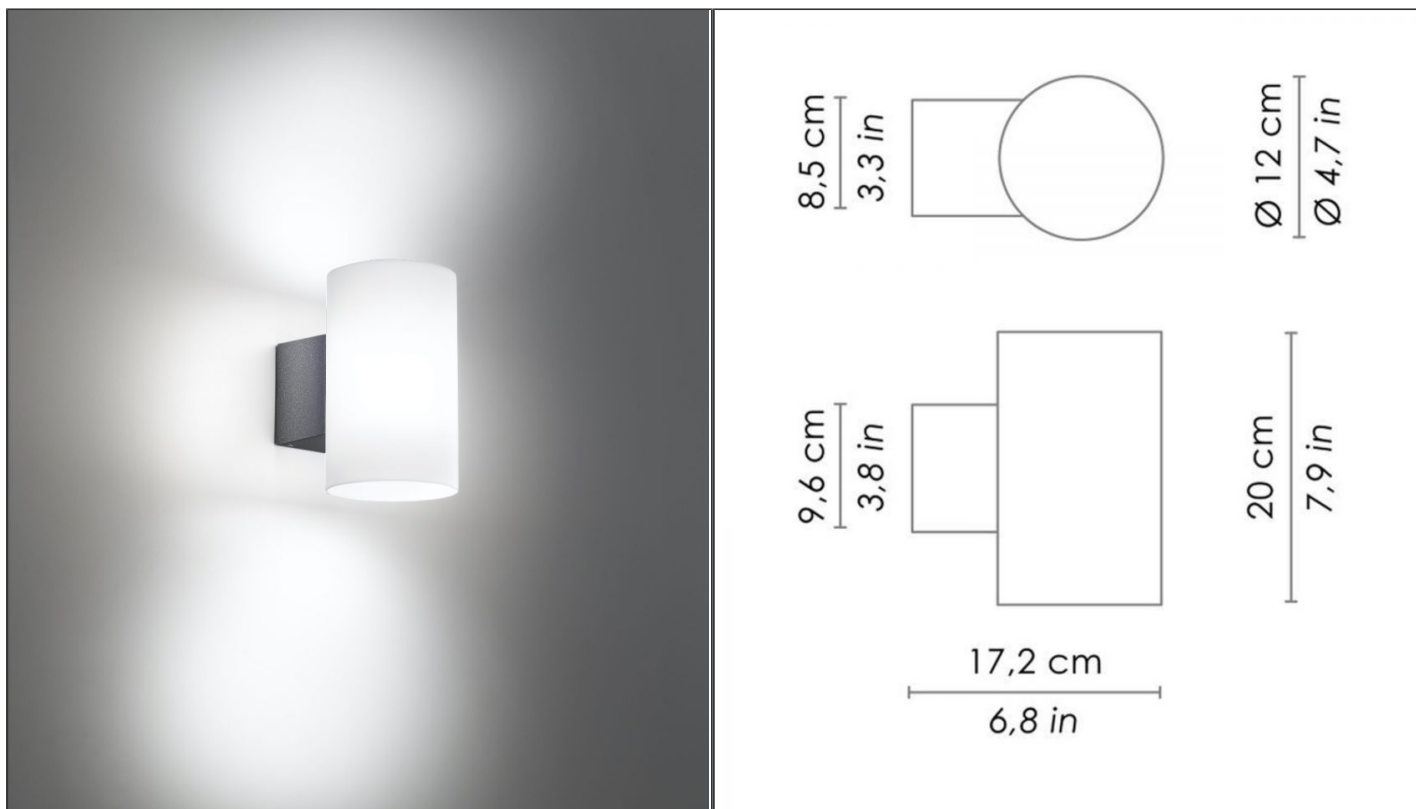

**Bianca Wall Light**

ZAF.BIANCA/W

**PRODUCT DETAILS**

<b>Dimensions (cm)</b>	H20 x W12 x D17
<b>Application</b>	Outdoor
<b>Material</b>	Metal, Polycarbonate
<b>Lamp</b>	LED 9W 3000K
<b>IP-Rating</b>	IP54
<b>Availability</b>	Upon Request