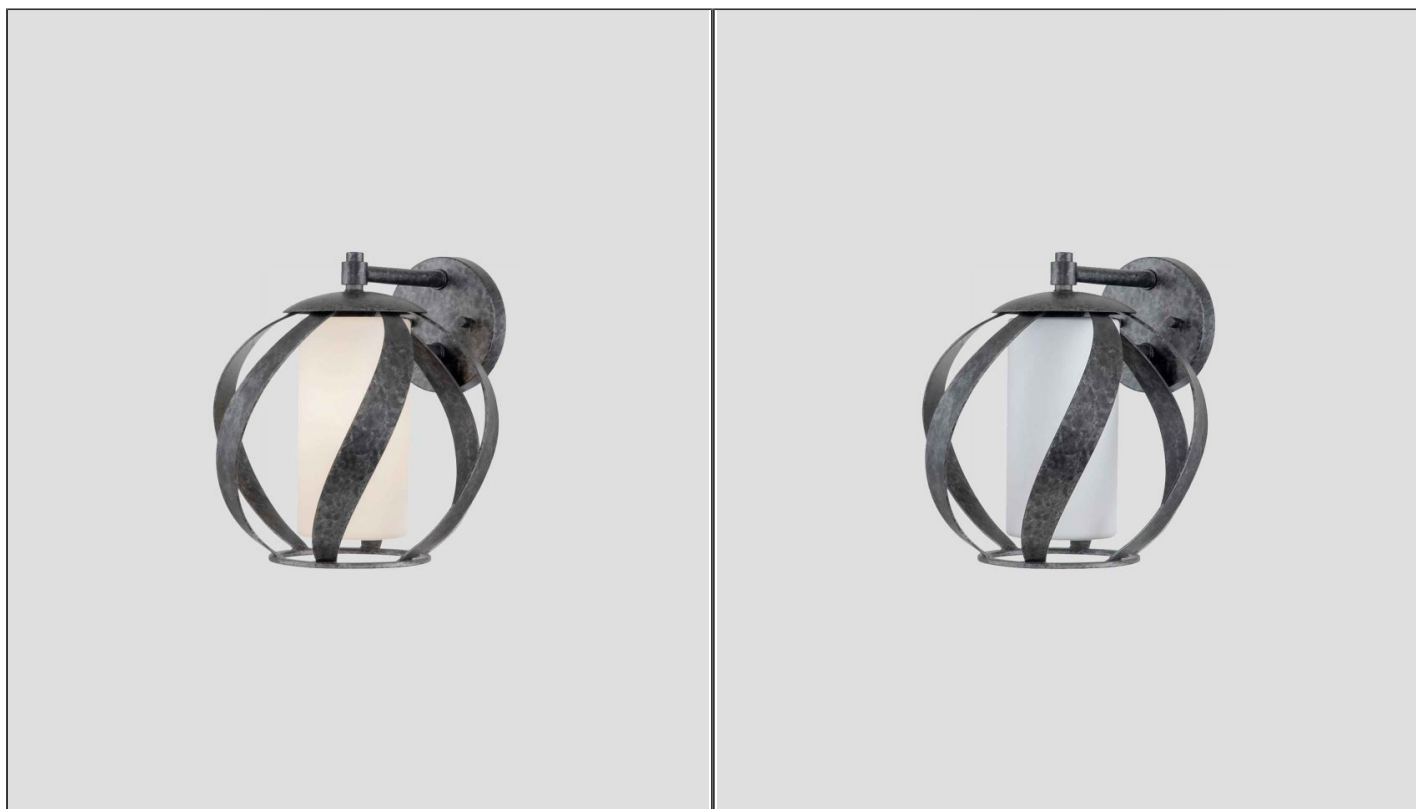

Blacksmith Wall Light

ELS.QN-BLACKSMITH1-OBK

PRODUCT DETAILS

Dimensions (cm)	H28.2 x W25.4 x D21.7
Application	Outdoor
Material	Glass, Steel
Finish	Old Black
Lamp	E27 Max 60W
IP-Rating	IP44

NOTES
