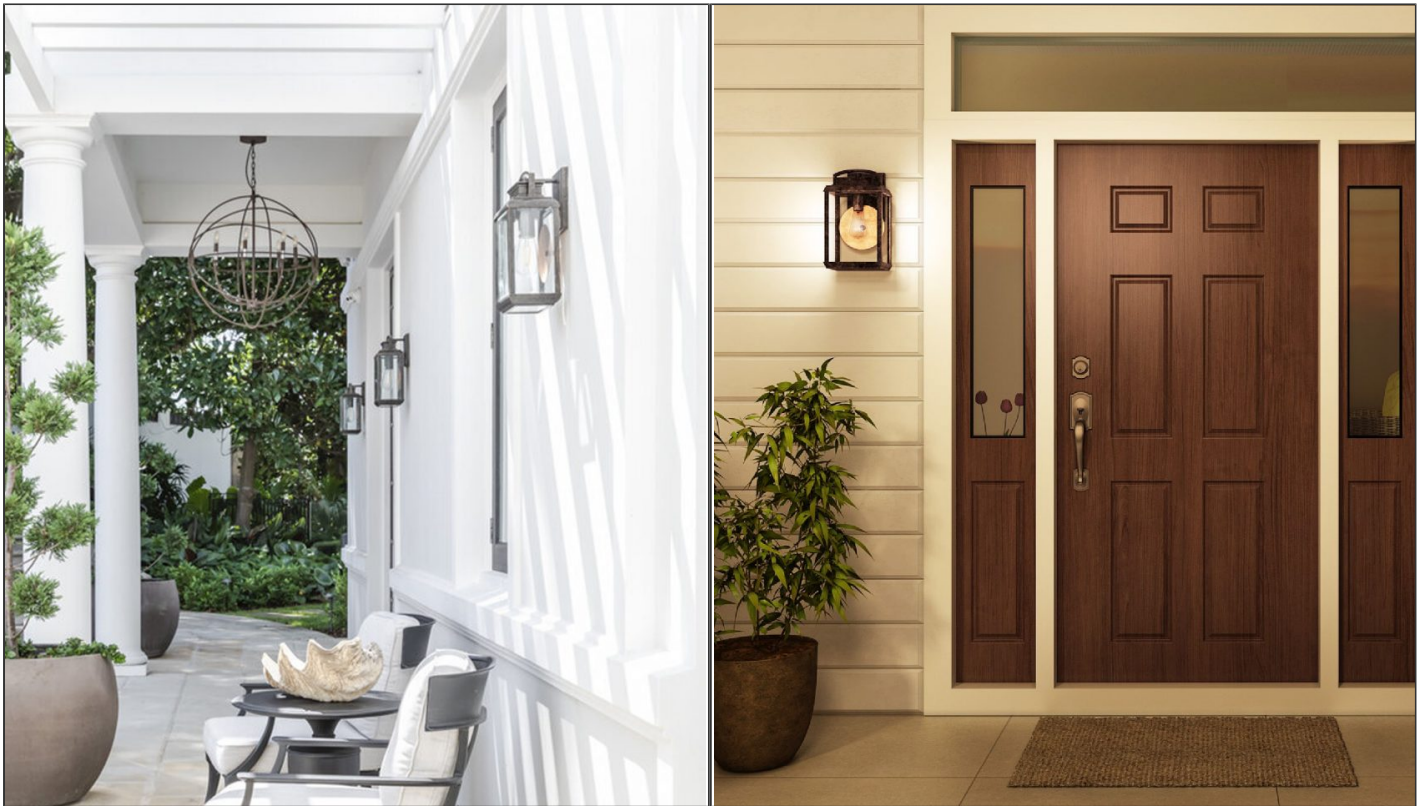

Byron Wall Light

ELS.QZ/BYRON/W

PRODUCT DETAILS

Dimensions	N/A
Application	Outdoor
Material	Glass, Metal
Finish	Clear, Imperial Bronze
Lamp	E27 Max 100W
IP-Rating	IP44
Availability	Upon Request

NOTES
