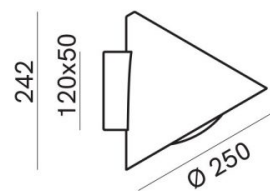

Cone Flush Outdoor Wall Light

IL.286.16.OOB

PRODUCT DETAILS

| | |
|------------------------|----------------|
| Dimensions (cm) | H24.2 x Ø25 |
| Application | Outdoor |
| Material | Brass |
| Finish | Pre Aged Brass |
| Lamp | E27 Max 10W |
| IP-Rating | IP55 |