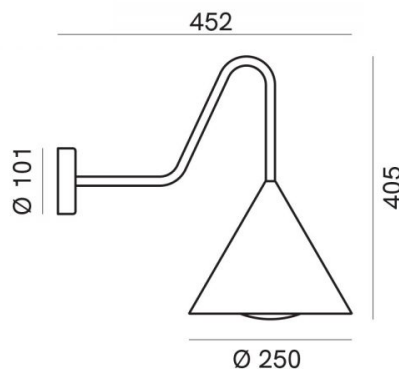

Cone Outdoor Wall Light

IL.286.17.OOB

PRODUCT DETAILS

Dimensions (cm)	H40.5 x Ø25 x P45.2
Application	Outdoor
Material	Brass
Finish	Pre Aged Brass
Lamp	E27 Max 10W
IP-Rating	IP55

NOTES