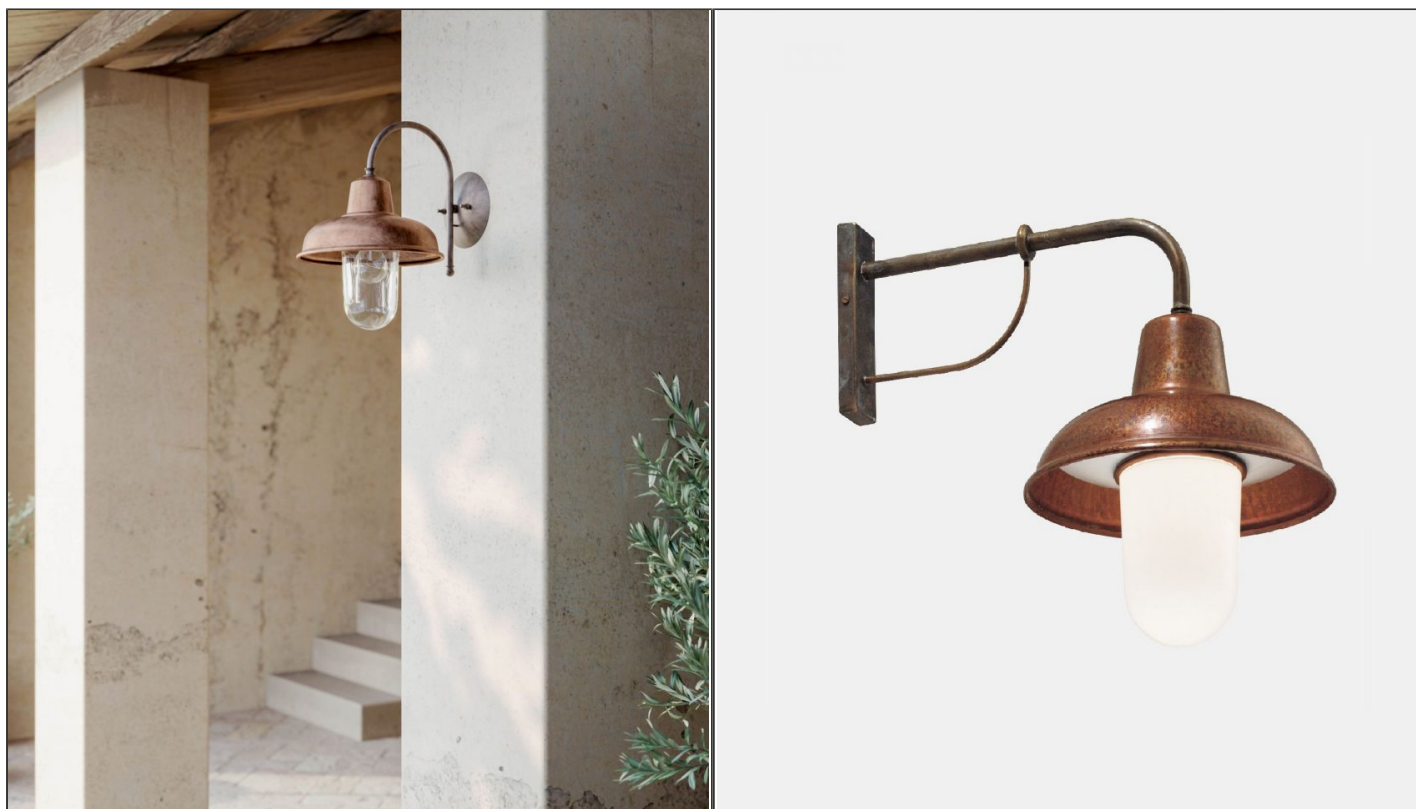

Contrada Outdoor Wall Light

IL.CONE/O/W

PRODUCT DETAILS

Dimensions	N/A
Application	Outdoor
Material	Copper, Brass
Lamp	E27 Max 57W
IP-Rating	IP44
Availability	Upon Request

NOTES
